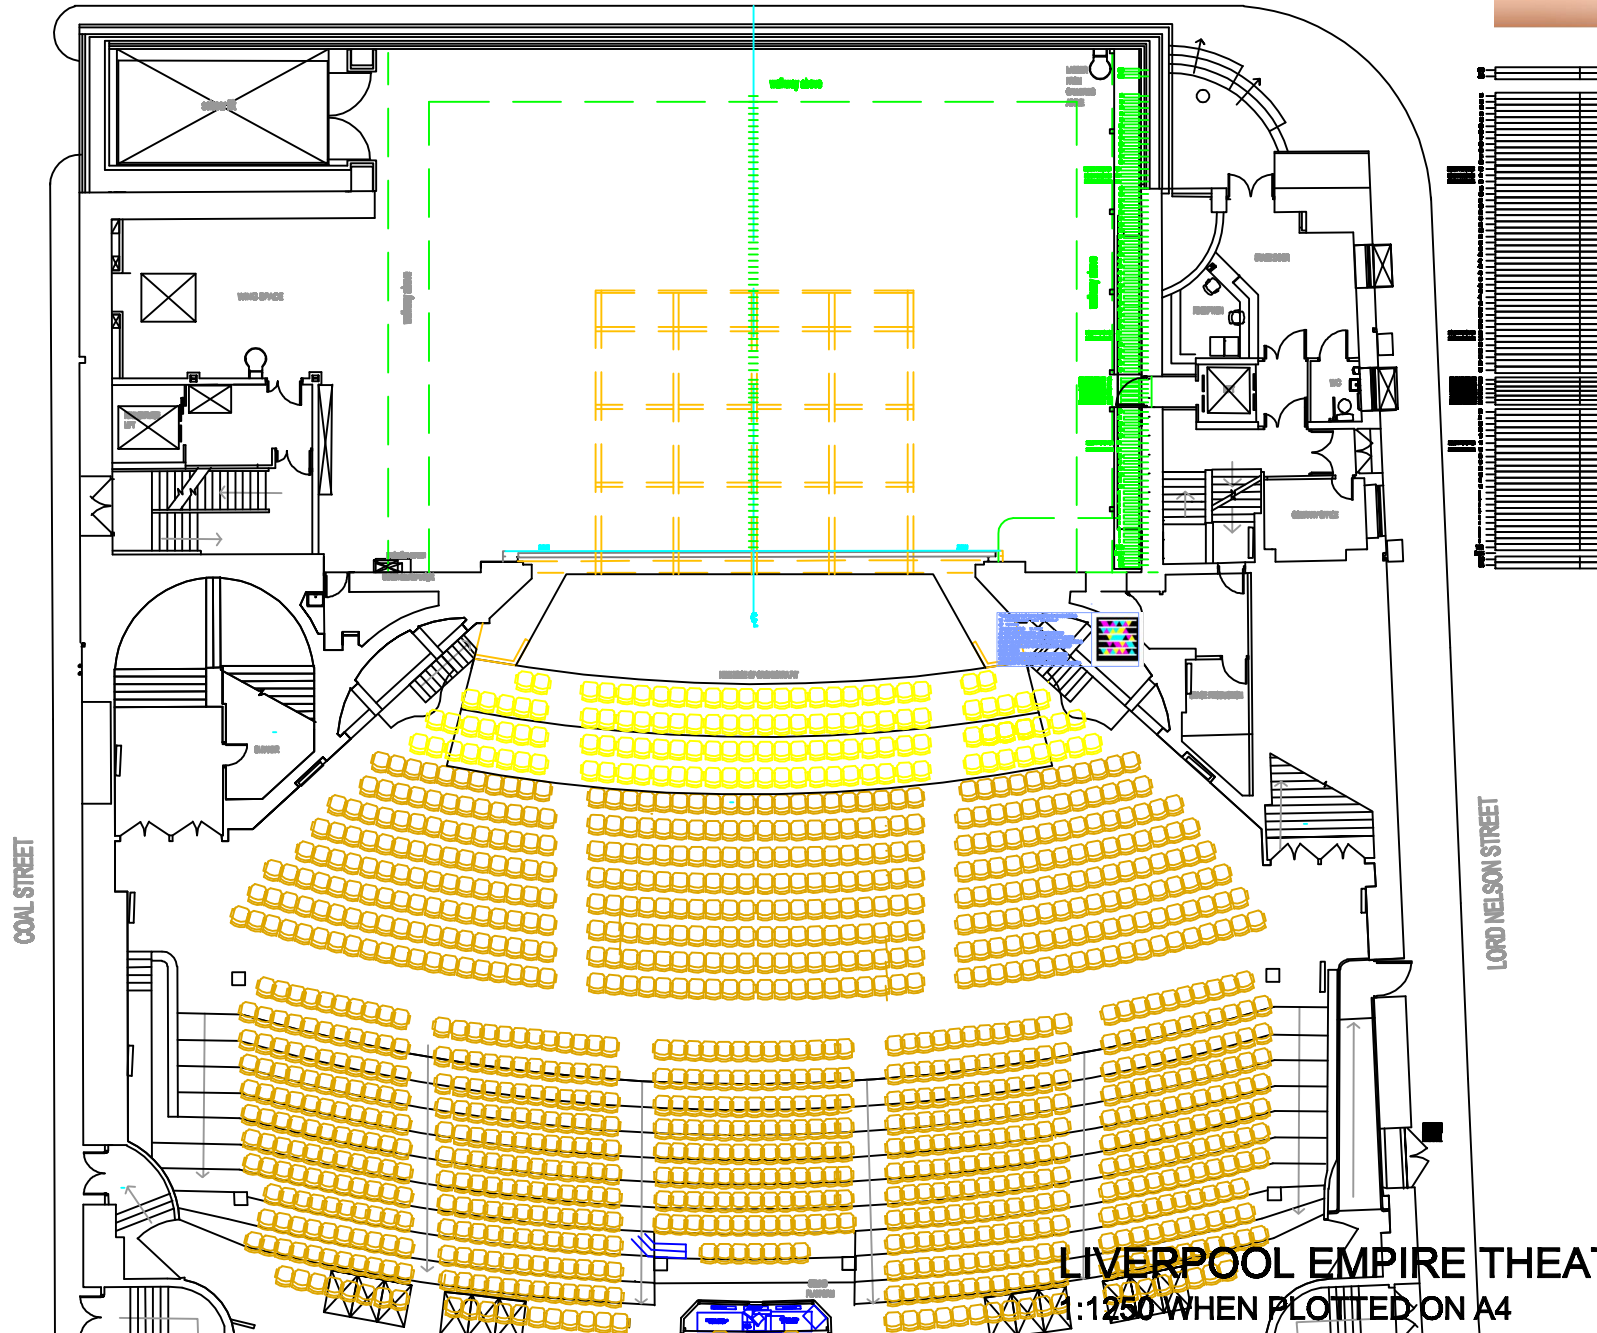

drawing supplied by

modelbox
plans

www.modelbox.co.uk

PUDSEY STREET

COAL STREET

LORD NELSON STREET

LIVERPOOL EMPIRE THEATRE

1:1250 WHEN PLOTTED ON A4

© MODELBOX 2009