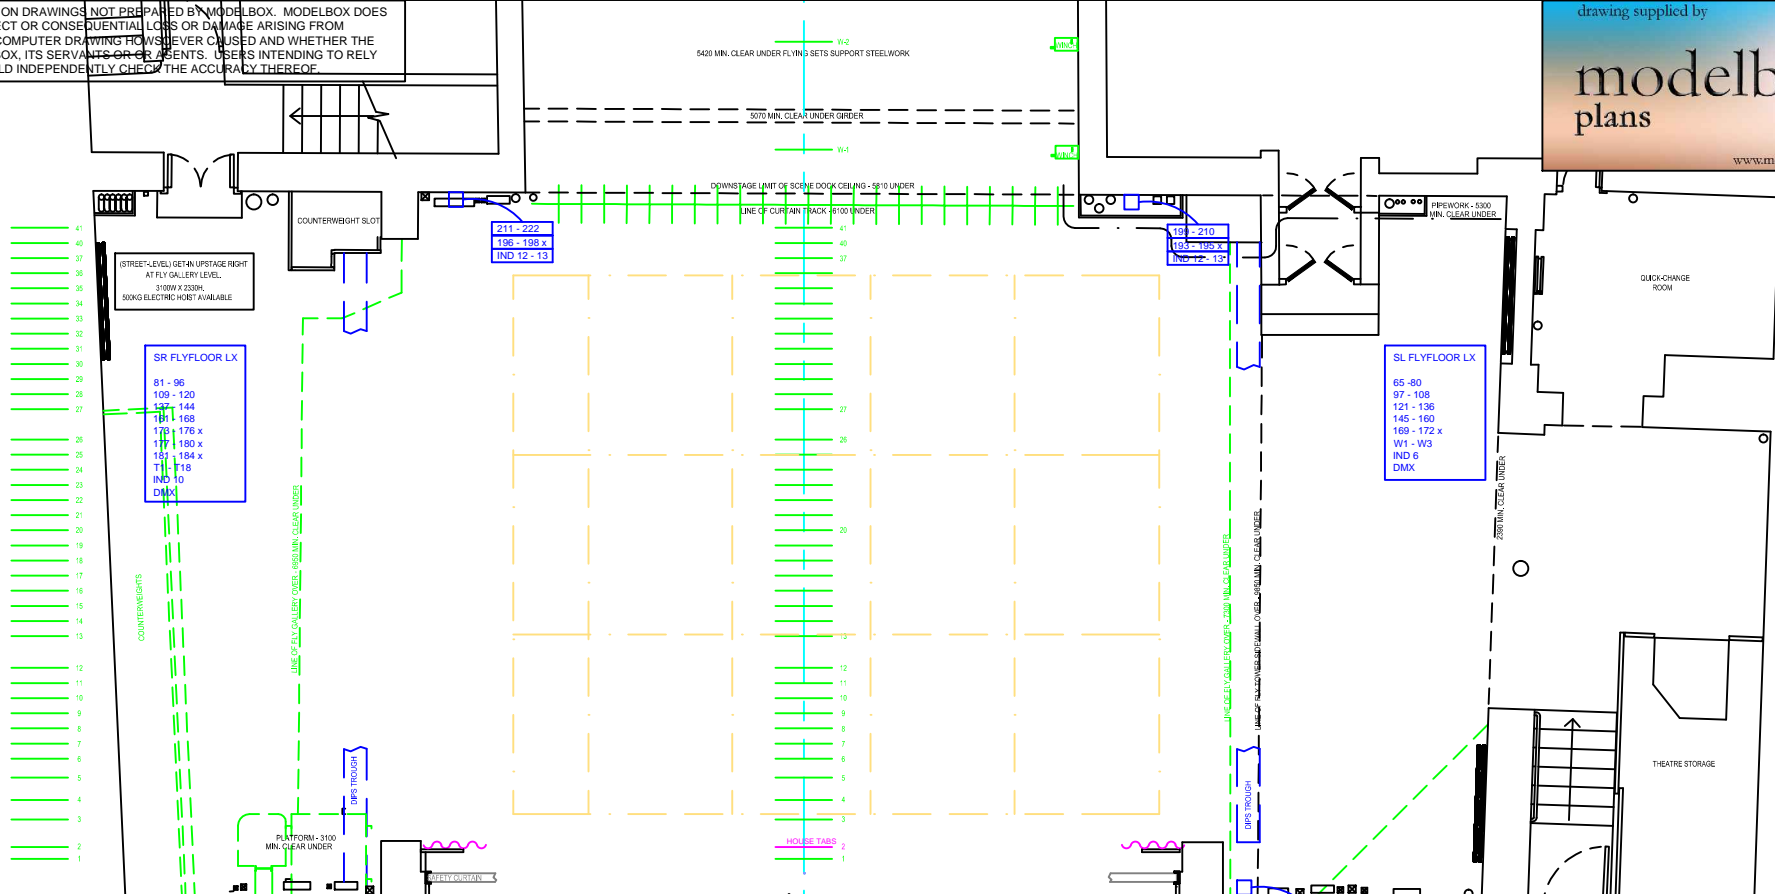

THIS COMPUTER DRAWING IS BASED ON DRAWINGS NOT PREPARED BY MODELBOX. MODELBOX DOES NOT ACCEPT ANY LIABILITY FOR DIRECT OR CONSEQUENTIAL LOSS OR DAMAGE ARISING FROM ERRORS OR INACCURACIES IN THIS COMPUTER DRAWING HOWSOEVER CAUSED AND WHETHER THE RESULT OF NEGLIGENCE OF MODELBOX, ITS SERVANTS OR AGENTS. USERS INTENDING TO RELY ON THIS COMPUTER DRAWING SHOULD INDEPENDENTLY CHECK THE ACCURACY THEREOF.

drawing supplied by

modelbox
plans

www.modelbox.co.uk

NOTES

GENERAL NOTE - THIS DRAWING HAS BEEN CREATED FROM SEVERAL DIFFERENT 1:50 DRAWING FROM THE EARLY '90's. THERE ARE DIFFERENCES BETWEEN THE DRAWINGS AND IT CANNOT BE ASSUMED THAT THIS DRAWING IS CORRECT. ALL MEASUREMENTS SHOULD BE CHECKED ON SITE. SOME, BUT NOT NECESSARY ALL, THE DIFFERENCES ARE SHOWN BELOW:-

ORCHESTRA PIT SIZES VARY FROM DRAWING TO DRAWING

LIGHTING SLOT IN CEILING IS IN DIFFERENT POSITIONS ON DRAWINGS

AUDITORIUM DOORS IN DIFFERENT POSITIONS & SIZES ON DIFFERENT DRAWINGS

© MODELBOX 2009

SAVOY THEATRE, LONDON
1:100 WHEN PLOTTED ON A4