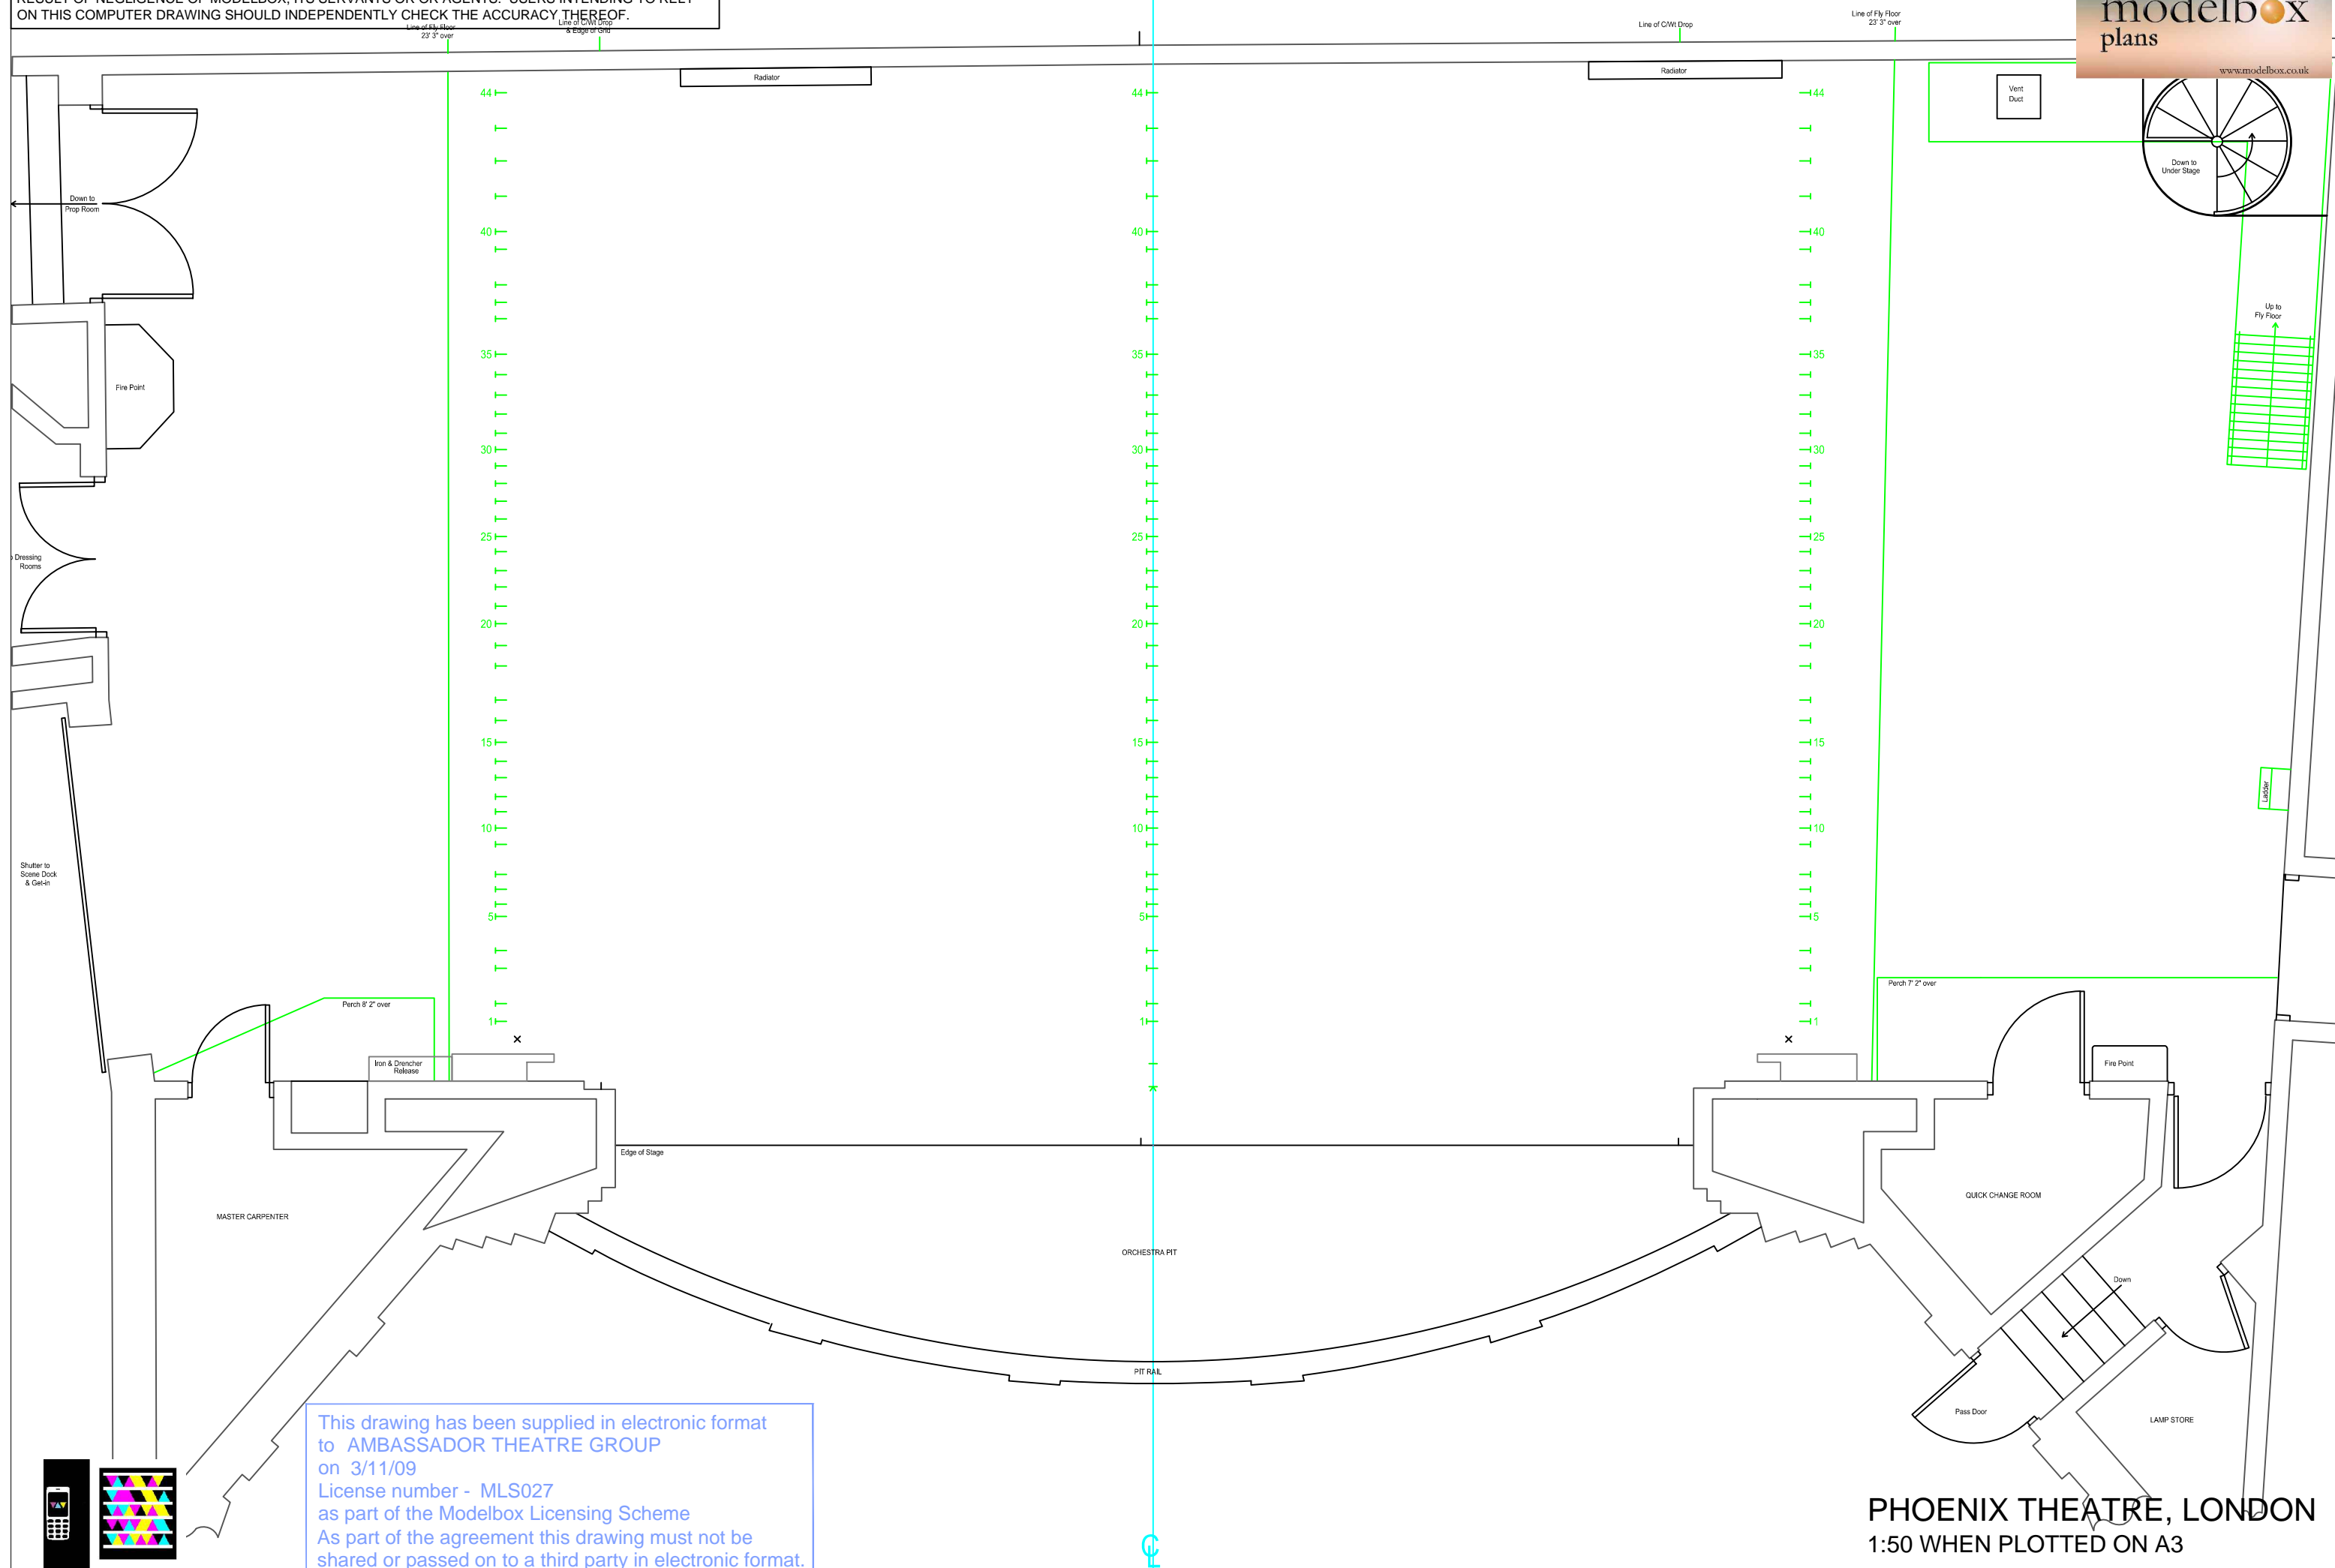

THIS COMPUTER DRAWING IS BASED ON DRAWINGS NOT PREPARED BY MODELBOX. MODELBOX DOES NOT ACCEPT ANY LIABILITY FOR DIRECT OR CONSEQUENTIAL LOSS OR DAMAGE ARISING FROM ERRORS OR INACCURACIES IN THIS COMPUTER DRAWING HOWSOEVER CAUSED AND WHETHER THE RESULT OF NEGLIGENCE OF MODELBOX, ITS SERVANTS OR OR AGENTS. USERS INTENDING TO RELY ON THIS COMPUTER DRAWING SHOULD INDEPENDENTLY CHECK THE ACCURACY THEREOF.

This drawing has been supplied in electronic format to **AMBASSADOR THEATRE GROUP** on 3/11/09  
License number - **MLS027**  
as part of the Modelbox Licensing Scheme  
As part of the agreement this drawing must not be shared or passed on to a third party in electronic format. It may only be used for the production of plans in

**PHOENIX THEATRE, LONDON**  
1:50 WHEN PLOTTED ON A3