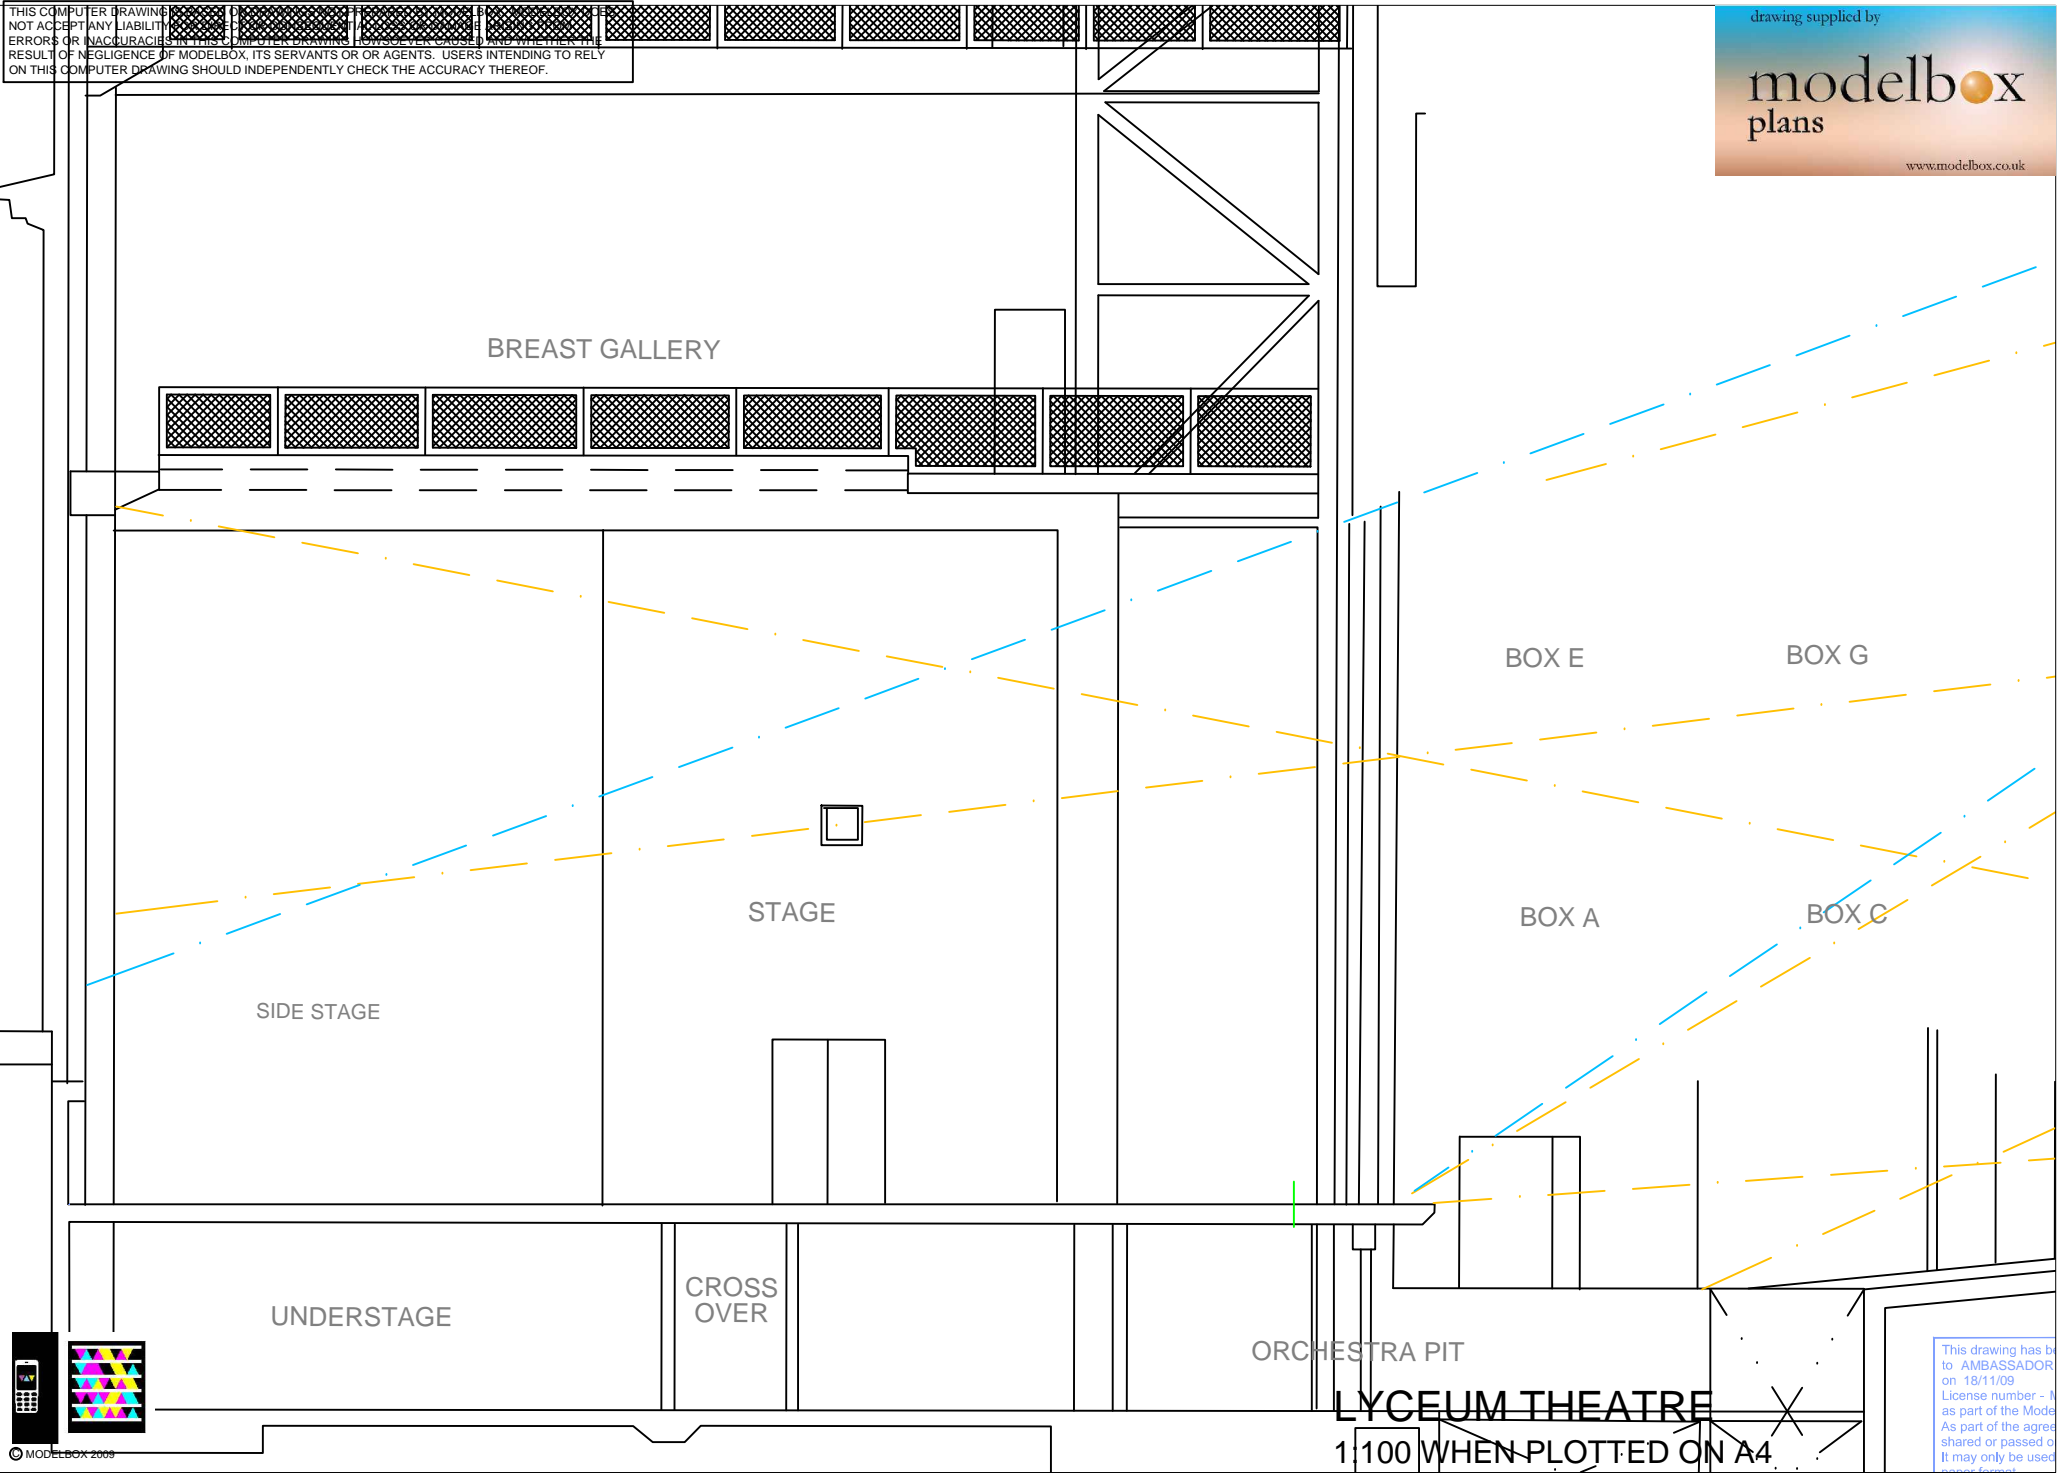

THIS COMPUTER DRAWING IS NOT ACCEPT ANY LIABILITY FOR ERRORS OR INACCURACIES IN THIS COMPUTER DRAWING. MODELBOX, ITS SERVANTS OR AGENTS, USERS INTENDING TO RELY ON THIS COMPUTER DRAWING SHOULD INDEPENDENTLY CHECK THE ACCURACY THEREOF.

drawing supplied by
modelbox
plans
www.modelbox.co.uk

© MODELBOX 2009

LYCEUM THEATRE
1:100 WHEN PLOTTED ON A4