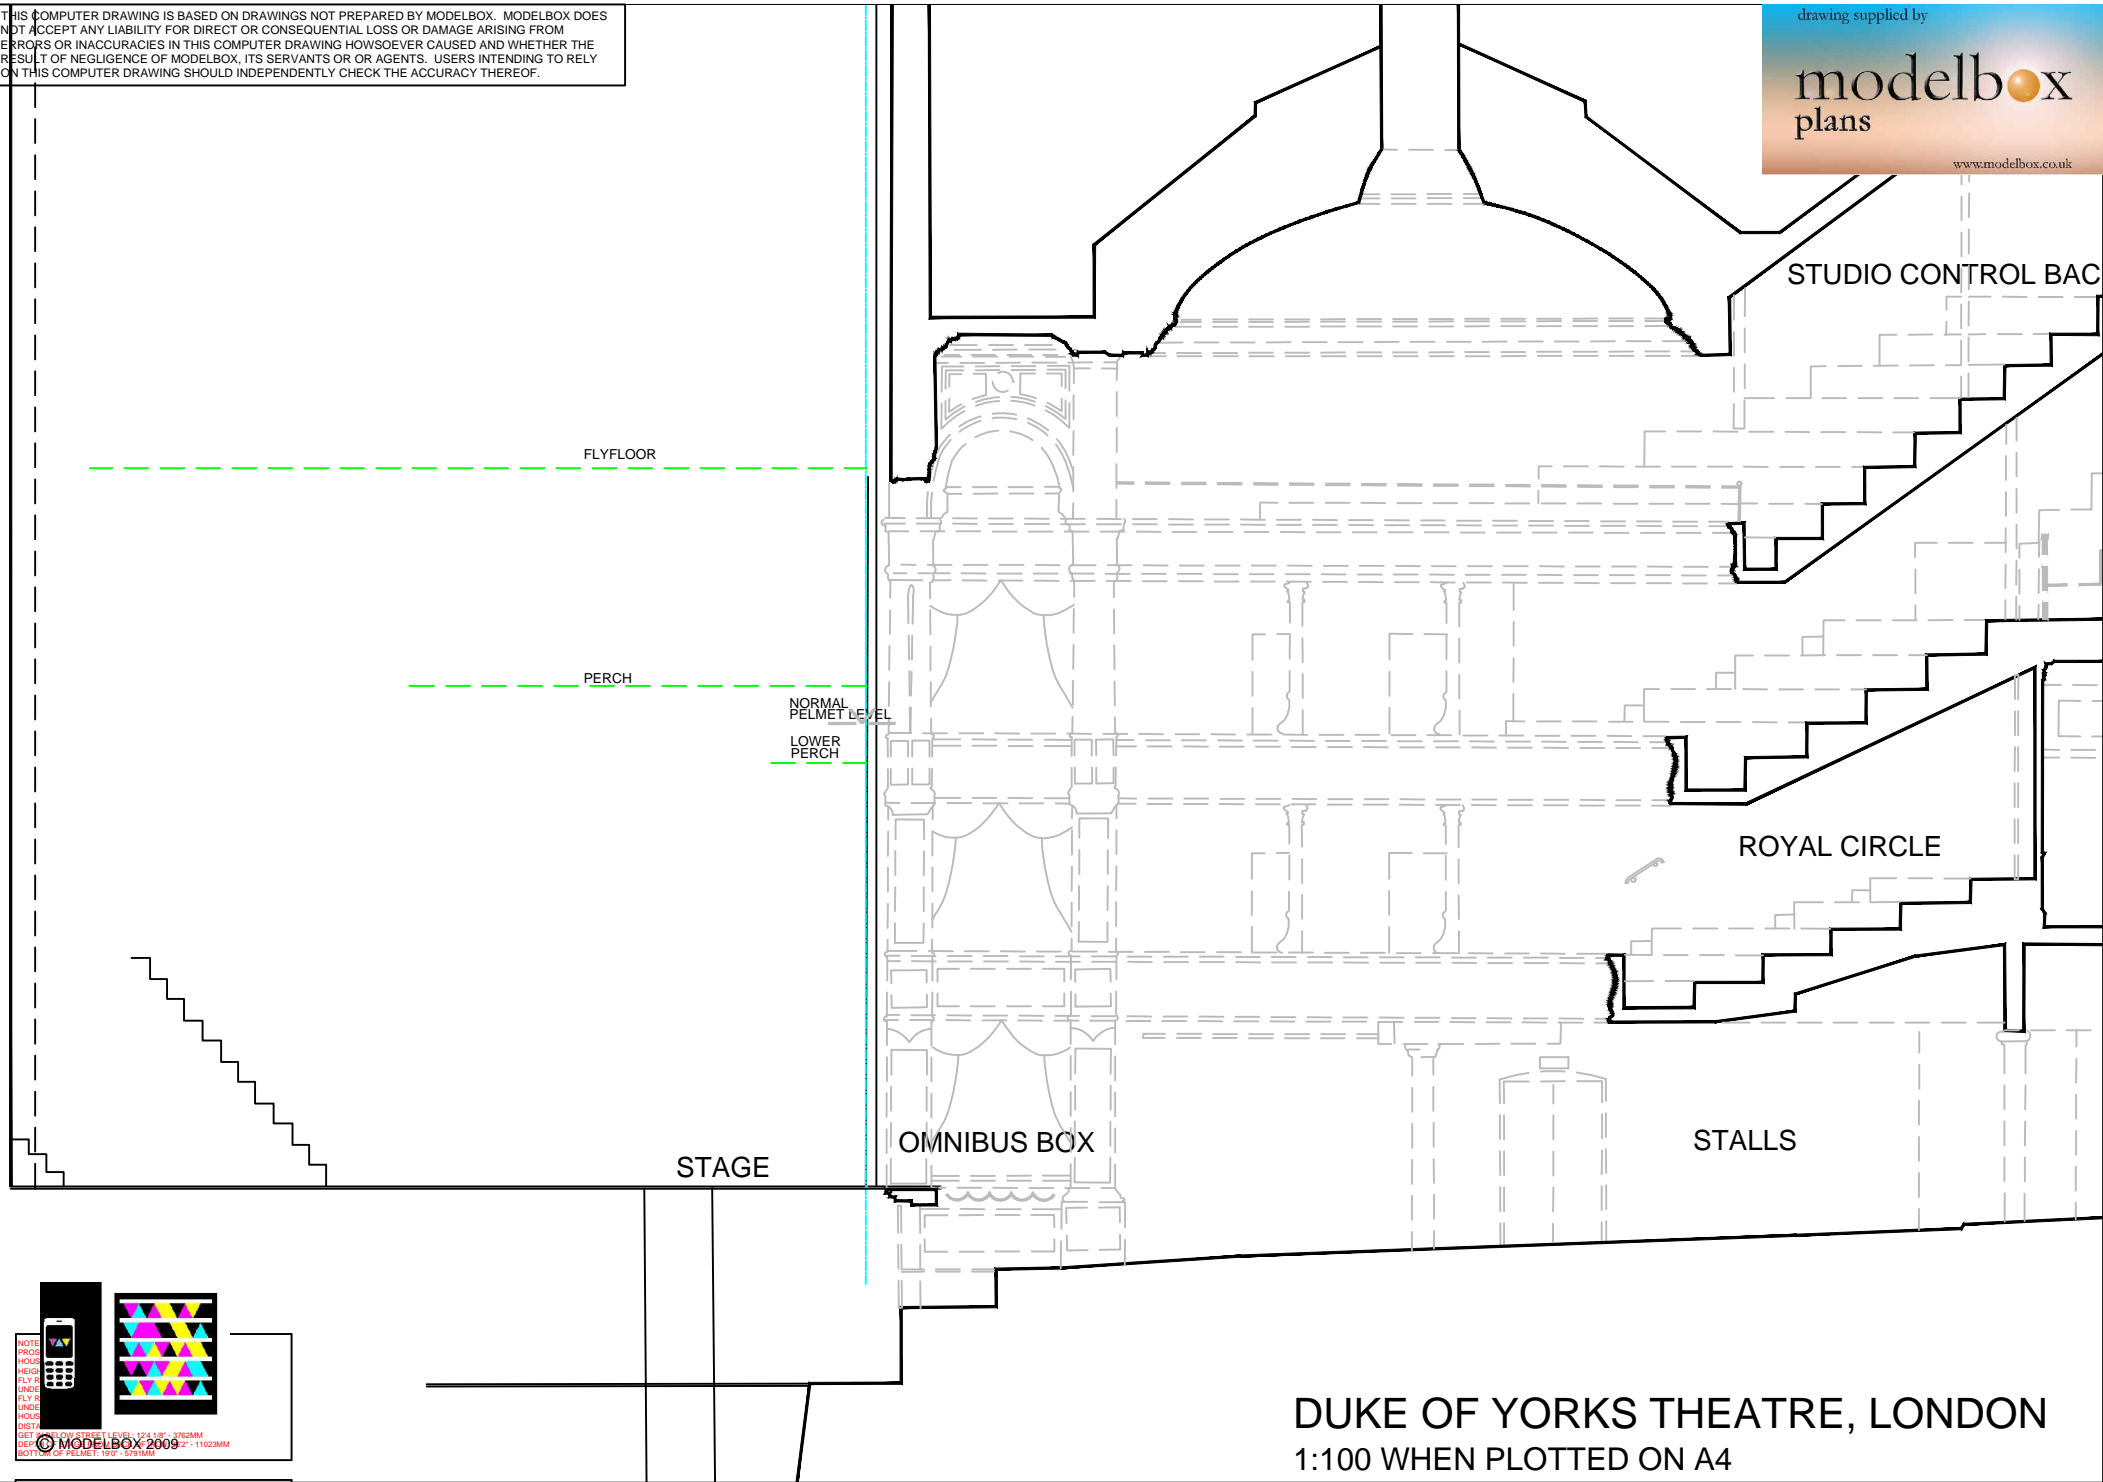

THIS COMPUTER DRAWING IS BASED ON DRAWINGS NOT PREPARED BY MODELBOX. MODELBOX DOES NOT ACCEPT ANY LIABILITY FOR DIRECT OR CONSEQUENTIAL LOSS OR DAMAGE ARISING FROM ERRORS OR INACCURACIES IN THIS COMPUTER DRAWING HOWSOEVER CAUSED AND WHETHER THE RESULT OF NEGLIGENCE OF MODELBOX, ITS SERVANTS OR OR AGENTS. USERS INTENDING TO RELY ON THIS COMPUTER DRAWING SHOULD INDEPENDENTLY CHECK THE ACCURACY THEREOF.

NOTE:
PROS:
HOURS:
HIGH:
FLY R:
FLY R:
FLY R:
HOURS:
DIST:
GET (LOW STREET LEVEL: 124'18" - 3762MM)
DEP:
© MODELBOX 2009 27" - 11023MM
DOT/OF PELMET: 185" - 4714MM

DUKE OF YORKS THEATRE, LONDON
1:100 WHEN PLOTTED ON A4