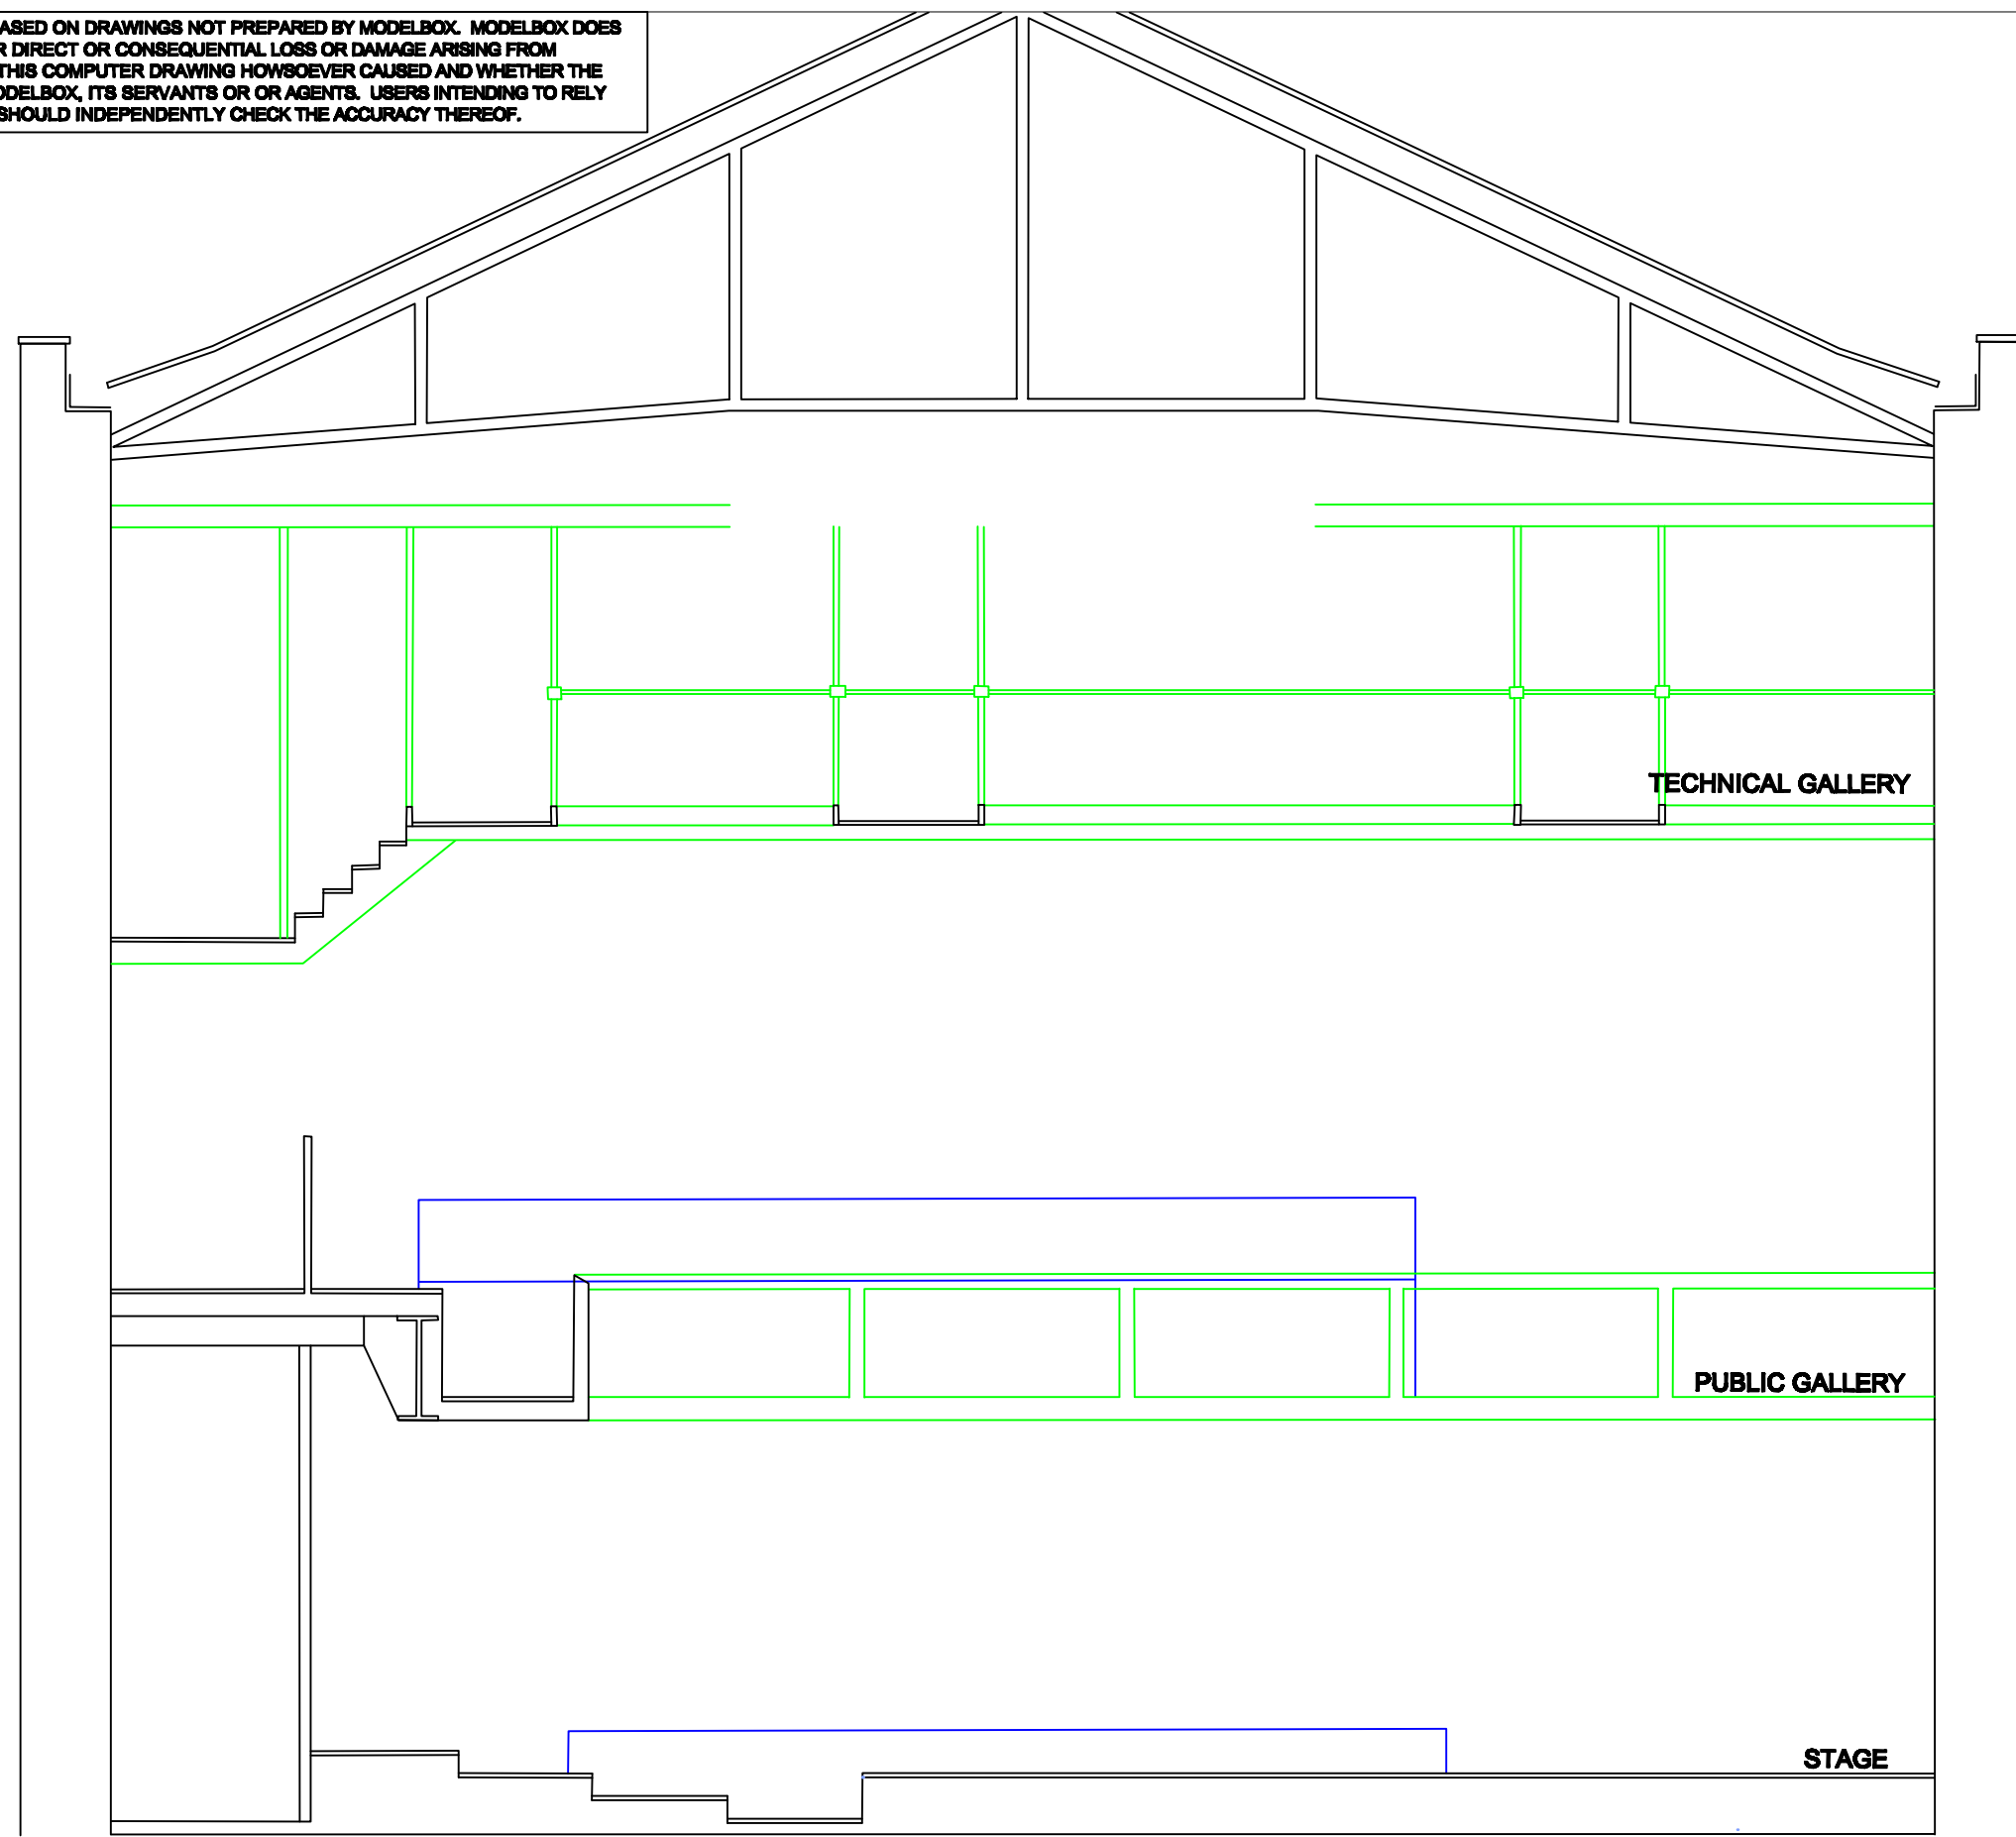

This drawing has been supplied in electronic format to AMBASSADOR THEATRE GROUP on 30/10/09
License number - MLS027
as part of the Modelbox Licensing Scheme
As part of the agreement this drawing must not be shared or passed on to a third party in electronic format. It may only be used for the production of plans in paper format.
No alteration to the base drawing is permitted. Failure to abide by the agreement will result in termination of the agreement and possible legal action.