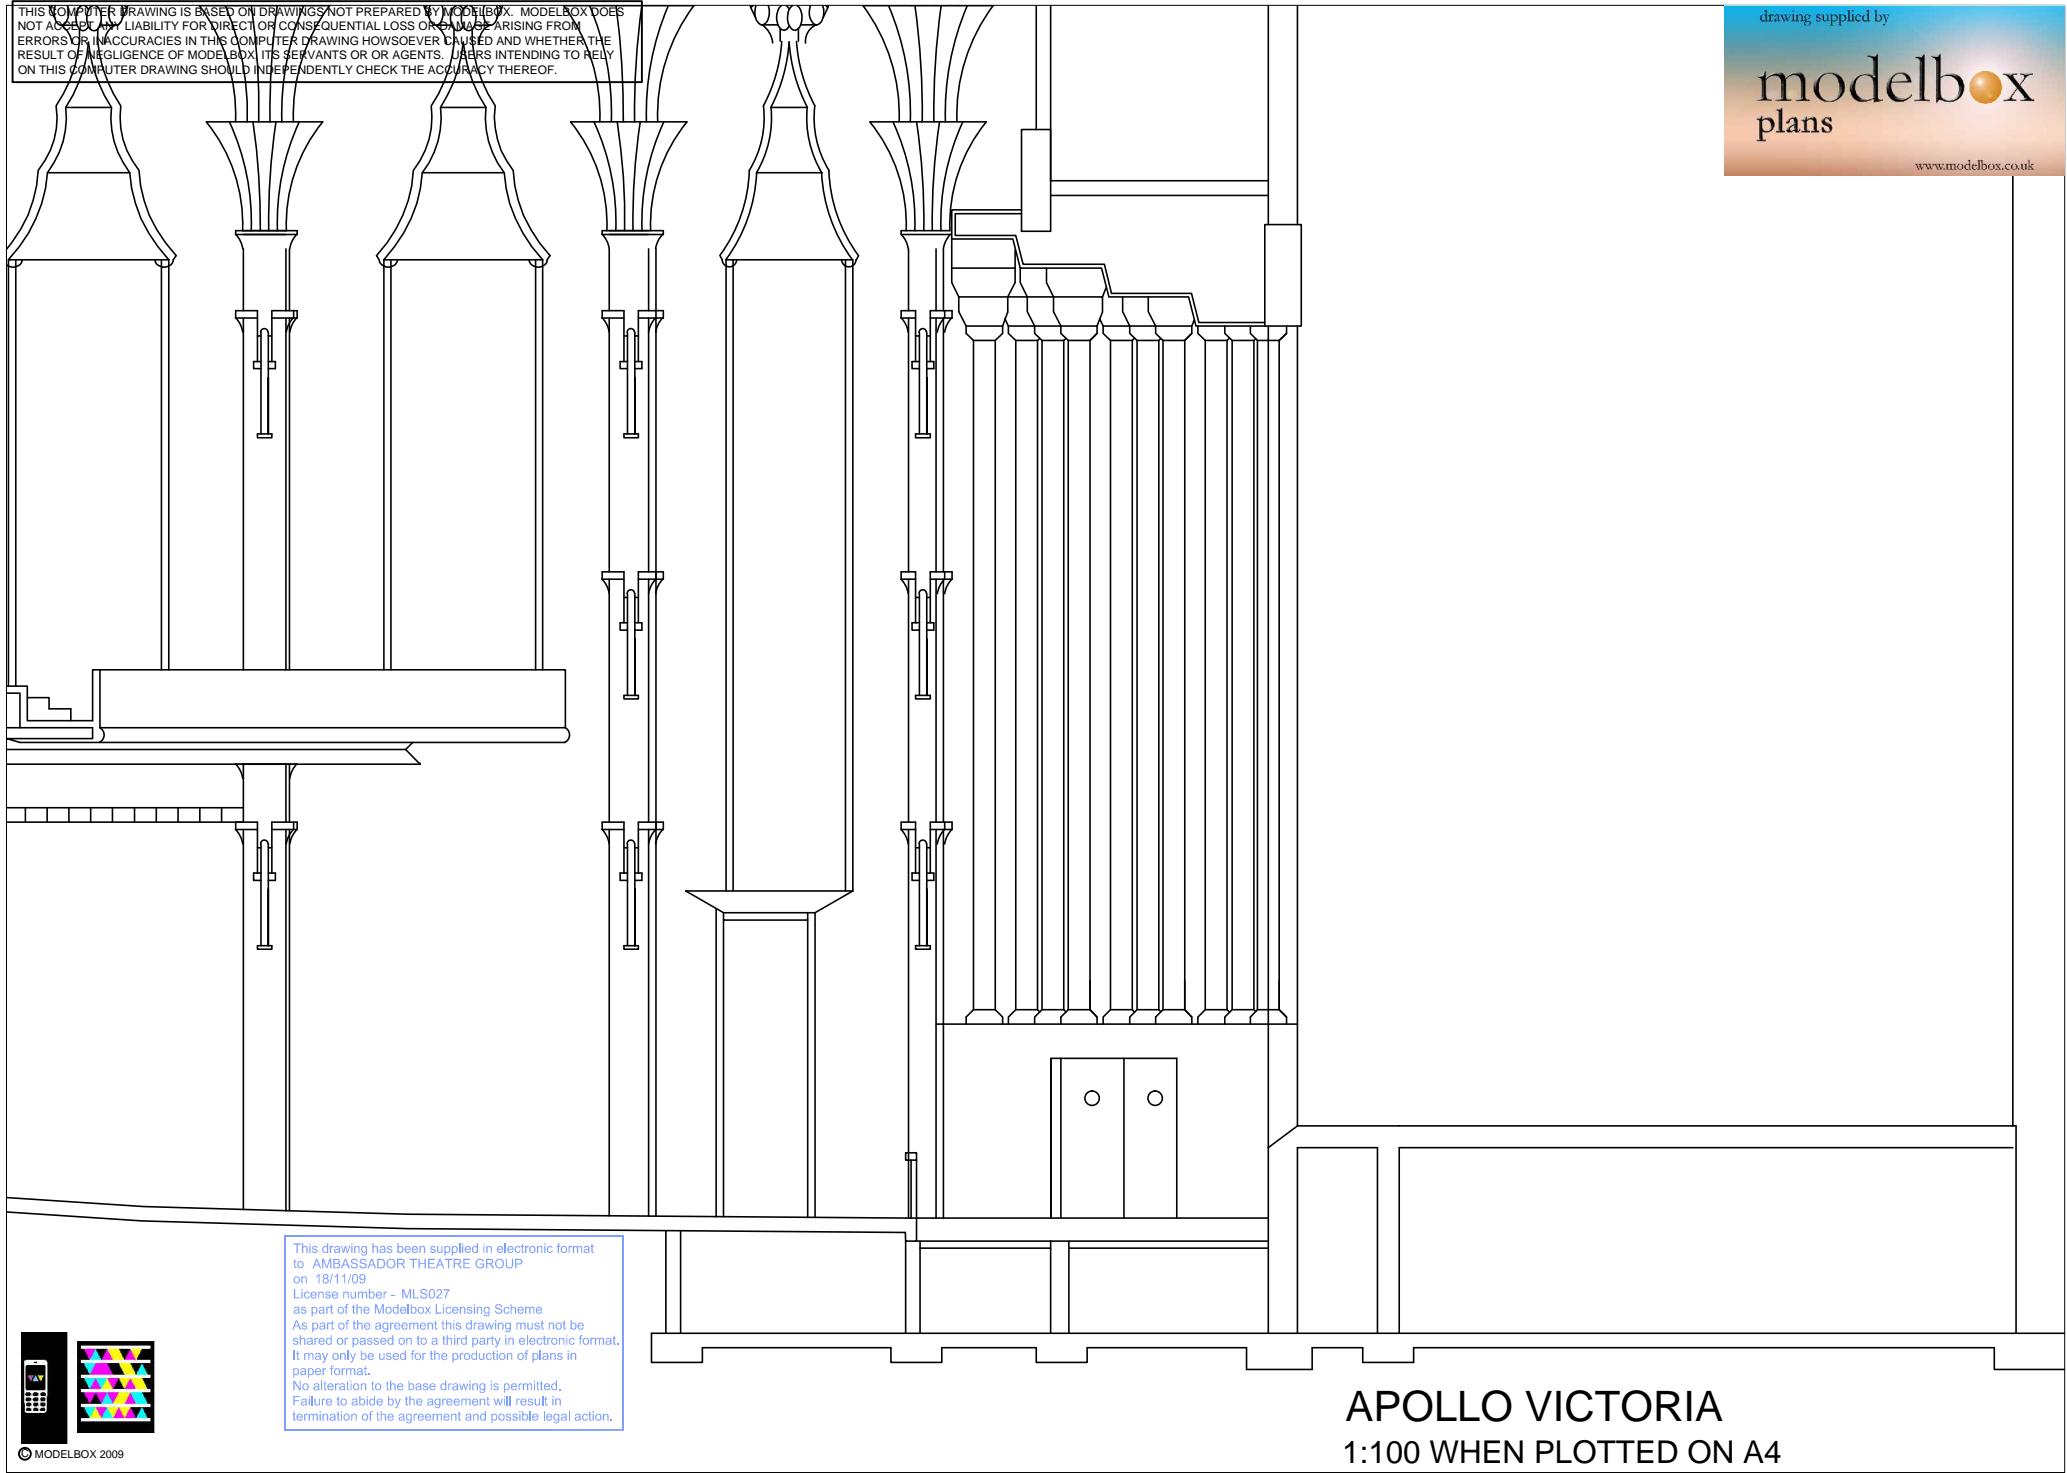

This drawing has been supplied in electronic format to AMBASSADOR THEATRE GROUP on 18/11/09
License number - MLS027
as part of the Modelbox Licensing Scheme
As part of the agreement this drawing must not be shared or passed on to a third party in electronic format. It may only be used for the production of plans in paper format.
No alteration to the base drawing is permitted. Failure to abide by the agreement will result in termination of the agreement and possible legal action.