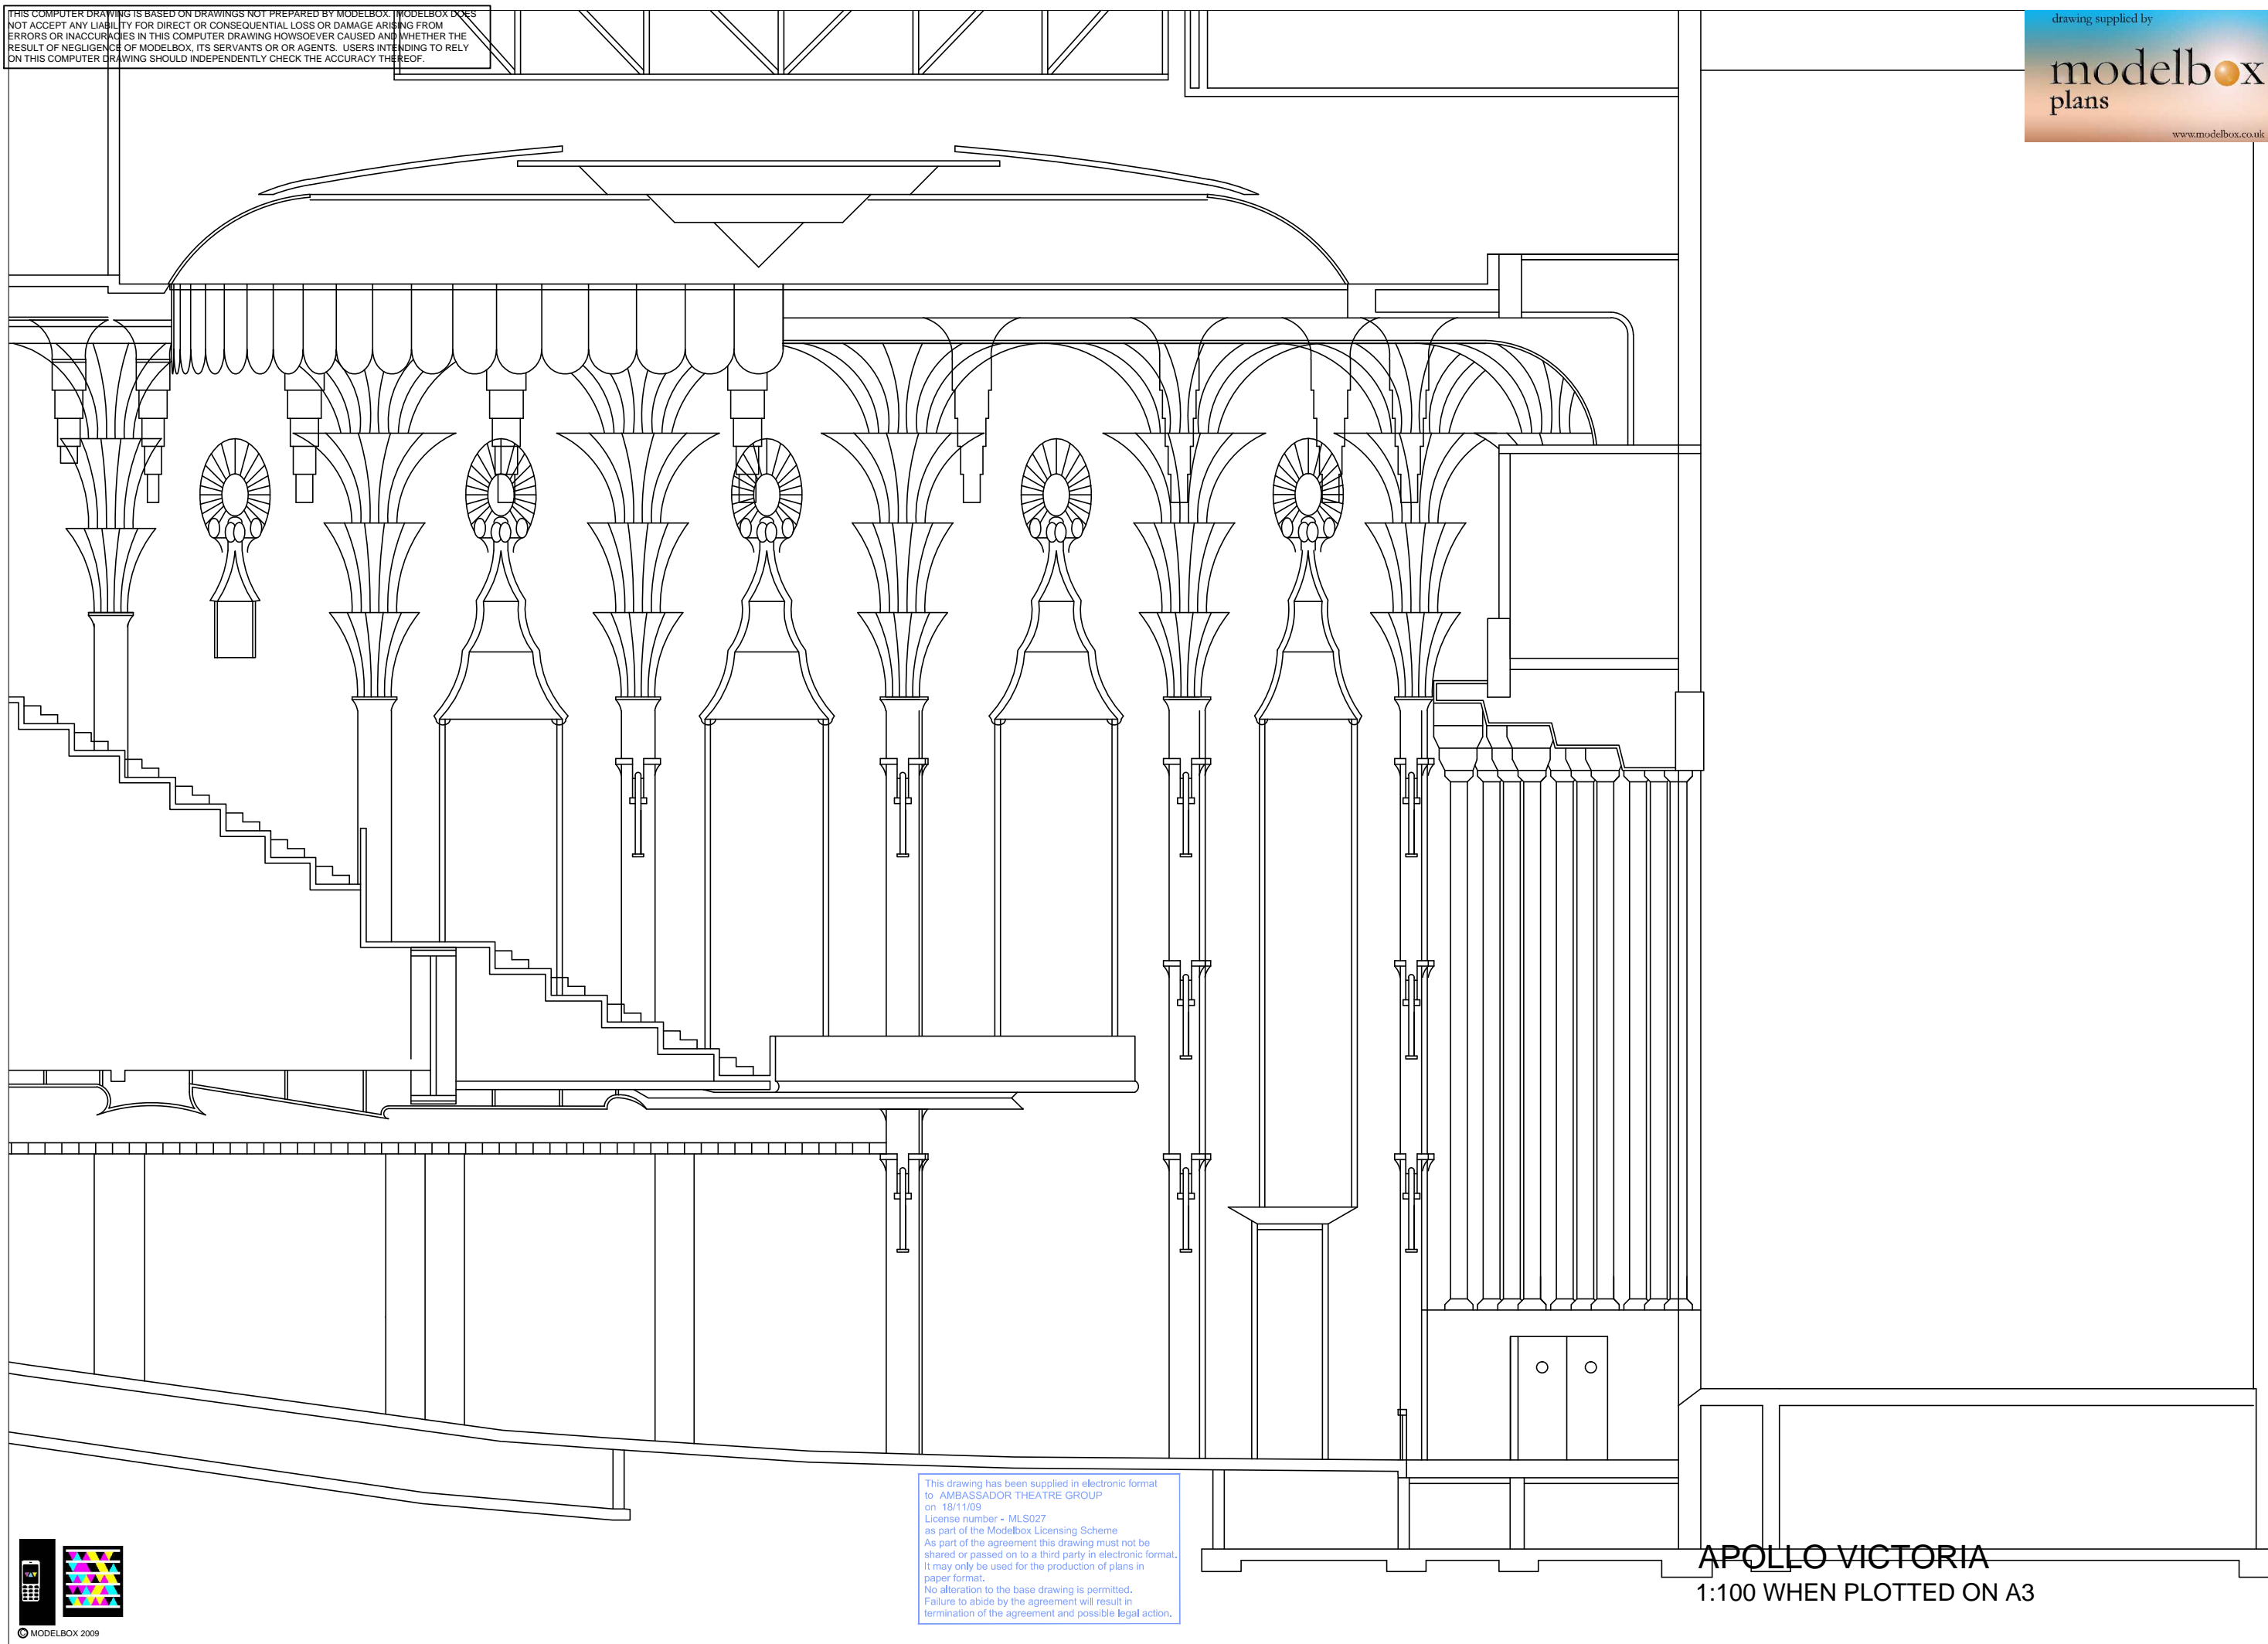

drawing supplied by

modelbox
plans

www.modelbox.co.uk

This drawing has been supplied in electronic format to AMBASSADOR THEATRE GROUP on 18/11/09 License number - MLS027 as part of the Modelbox Licensing Scheme As part of the agreement this drawing must not be shared or passed on to a third party in electronic format. It may only be used for the production of plans in paper format. No alteration to the base drawing is permitted. Failure to abide by the agreement will result in termination of the agreement and possible legal action.

APOLLO VICTORIA
1:100 WHEN PLOTTED ON A3

© MODELBOX 2009