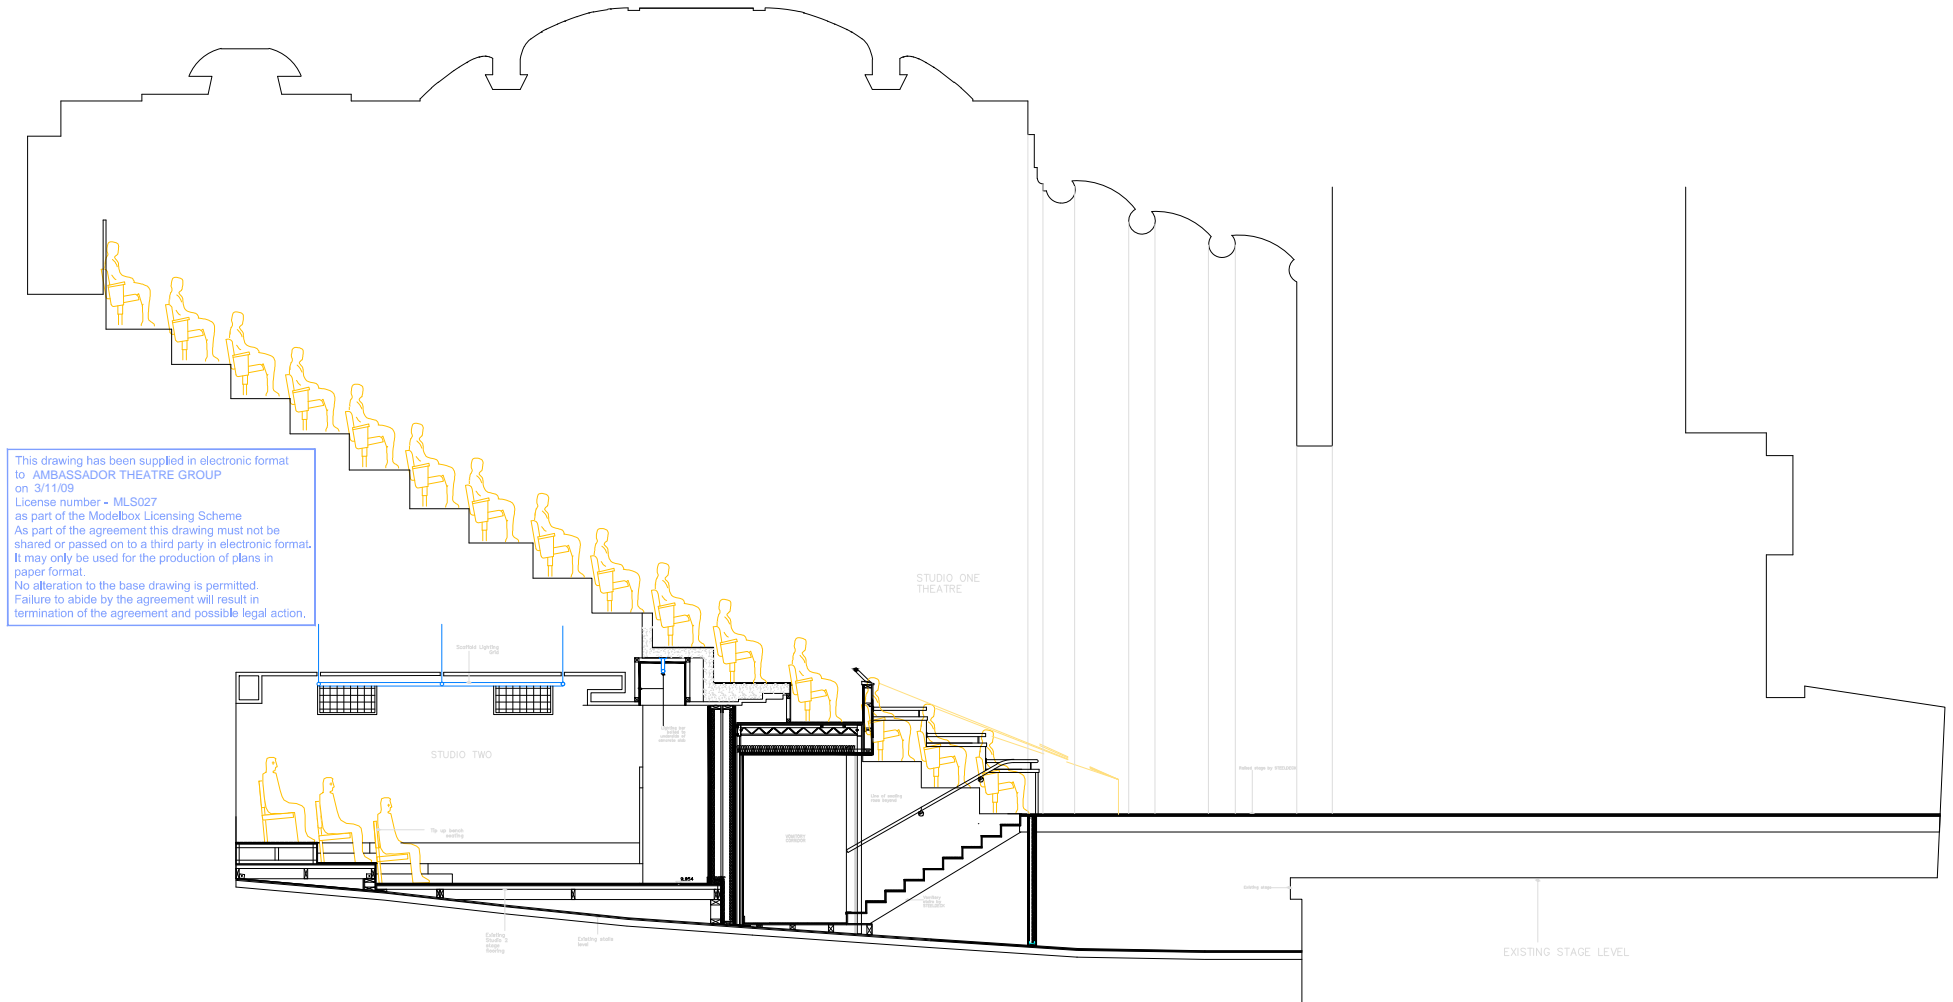

THIS COMPUTER DRAWING IS BASED ON DRAWINGS NOT PREPARED BY MODELBOX. MODELBOX DOES NOT ACCEPT ANY LIABILITY FOR DIRECT OR CONSEQUENTIAL LOSS OR DAMAGE ARISING FROM ERRORS OR INACCURACIES IN THIS COMPUTER DRAWING HOWSOEVER CAUSED AND WHETHER THE RESULT OF NEGLIGENCE OF MODELBOX, ITS SERVANTS OR OR AGENTS. USERS INTENDING TO RELY ON THIS COMPUTER DRAWING SHOULD INDEPENDENTLY CHECK THE ACCURACY THEREOF.

drawing supplied by

modelbox
plans

www.modelbox.co.uk

© MODELBOX 2009

TRAFALGAR STUDIOS, LONDON
1:100 WHEN PLOTTED ON A4