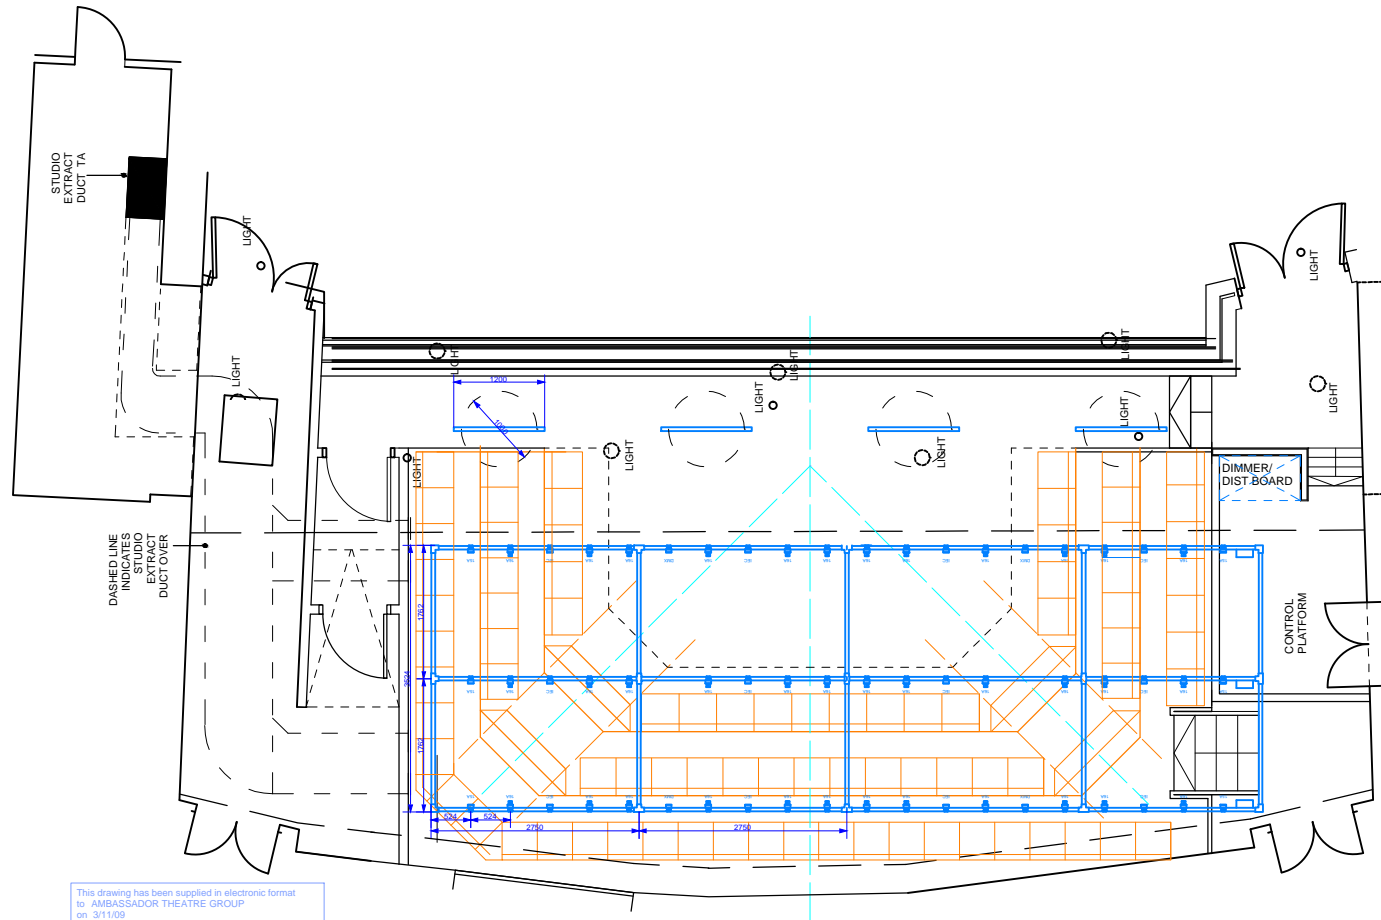

THIS COMPUTER DRAWING IS BASED ON DRAWINGS NOT PREPARED BY MODELBOX. MODELBOX DOES NOT ACCEPT ANY LIABILITY FOR DIRECT OR CONSEQUENTIAL LOSS OR DAMAGE ARISING FROM ERRORS OR INACCURACIES IN THIS COMPUTER DRAWING HOWSOEVER CAUSED AND WHETHER THE RESULT OF NEGLIGENCE OF MODELBOX, ITS SERVANTS OR OR AGENTS. USERS INTENDING TO RELY ON THIS COMPUTER DRAWING SHOULD INDEPENDENTLY CHECK THE ACCURACY THEREOF.

drawing supplied by

modelbox
plans

www.modelbox.co.uk

© MODELBOX 2009

TRAFALGAR STUDIO 2, LONDON
1:100 WHEN PLOTTED ON A4