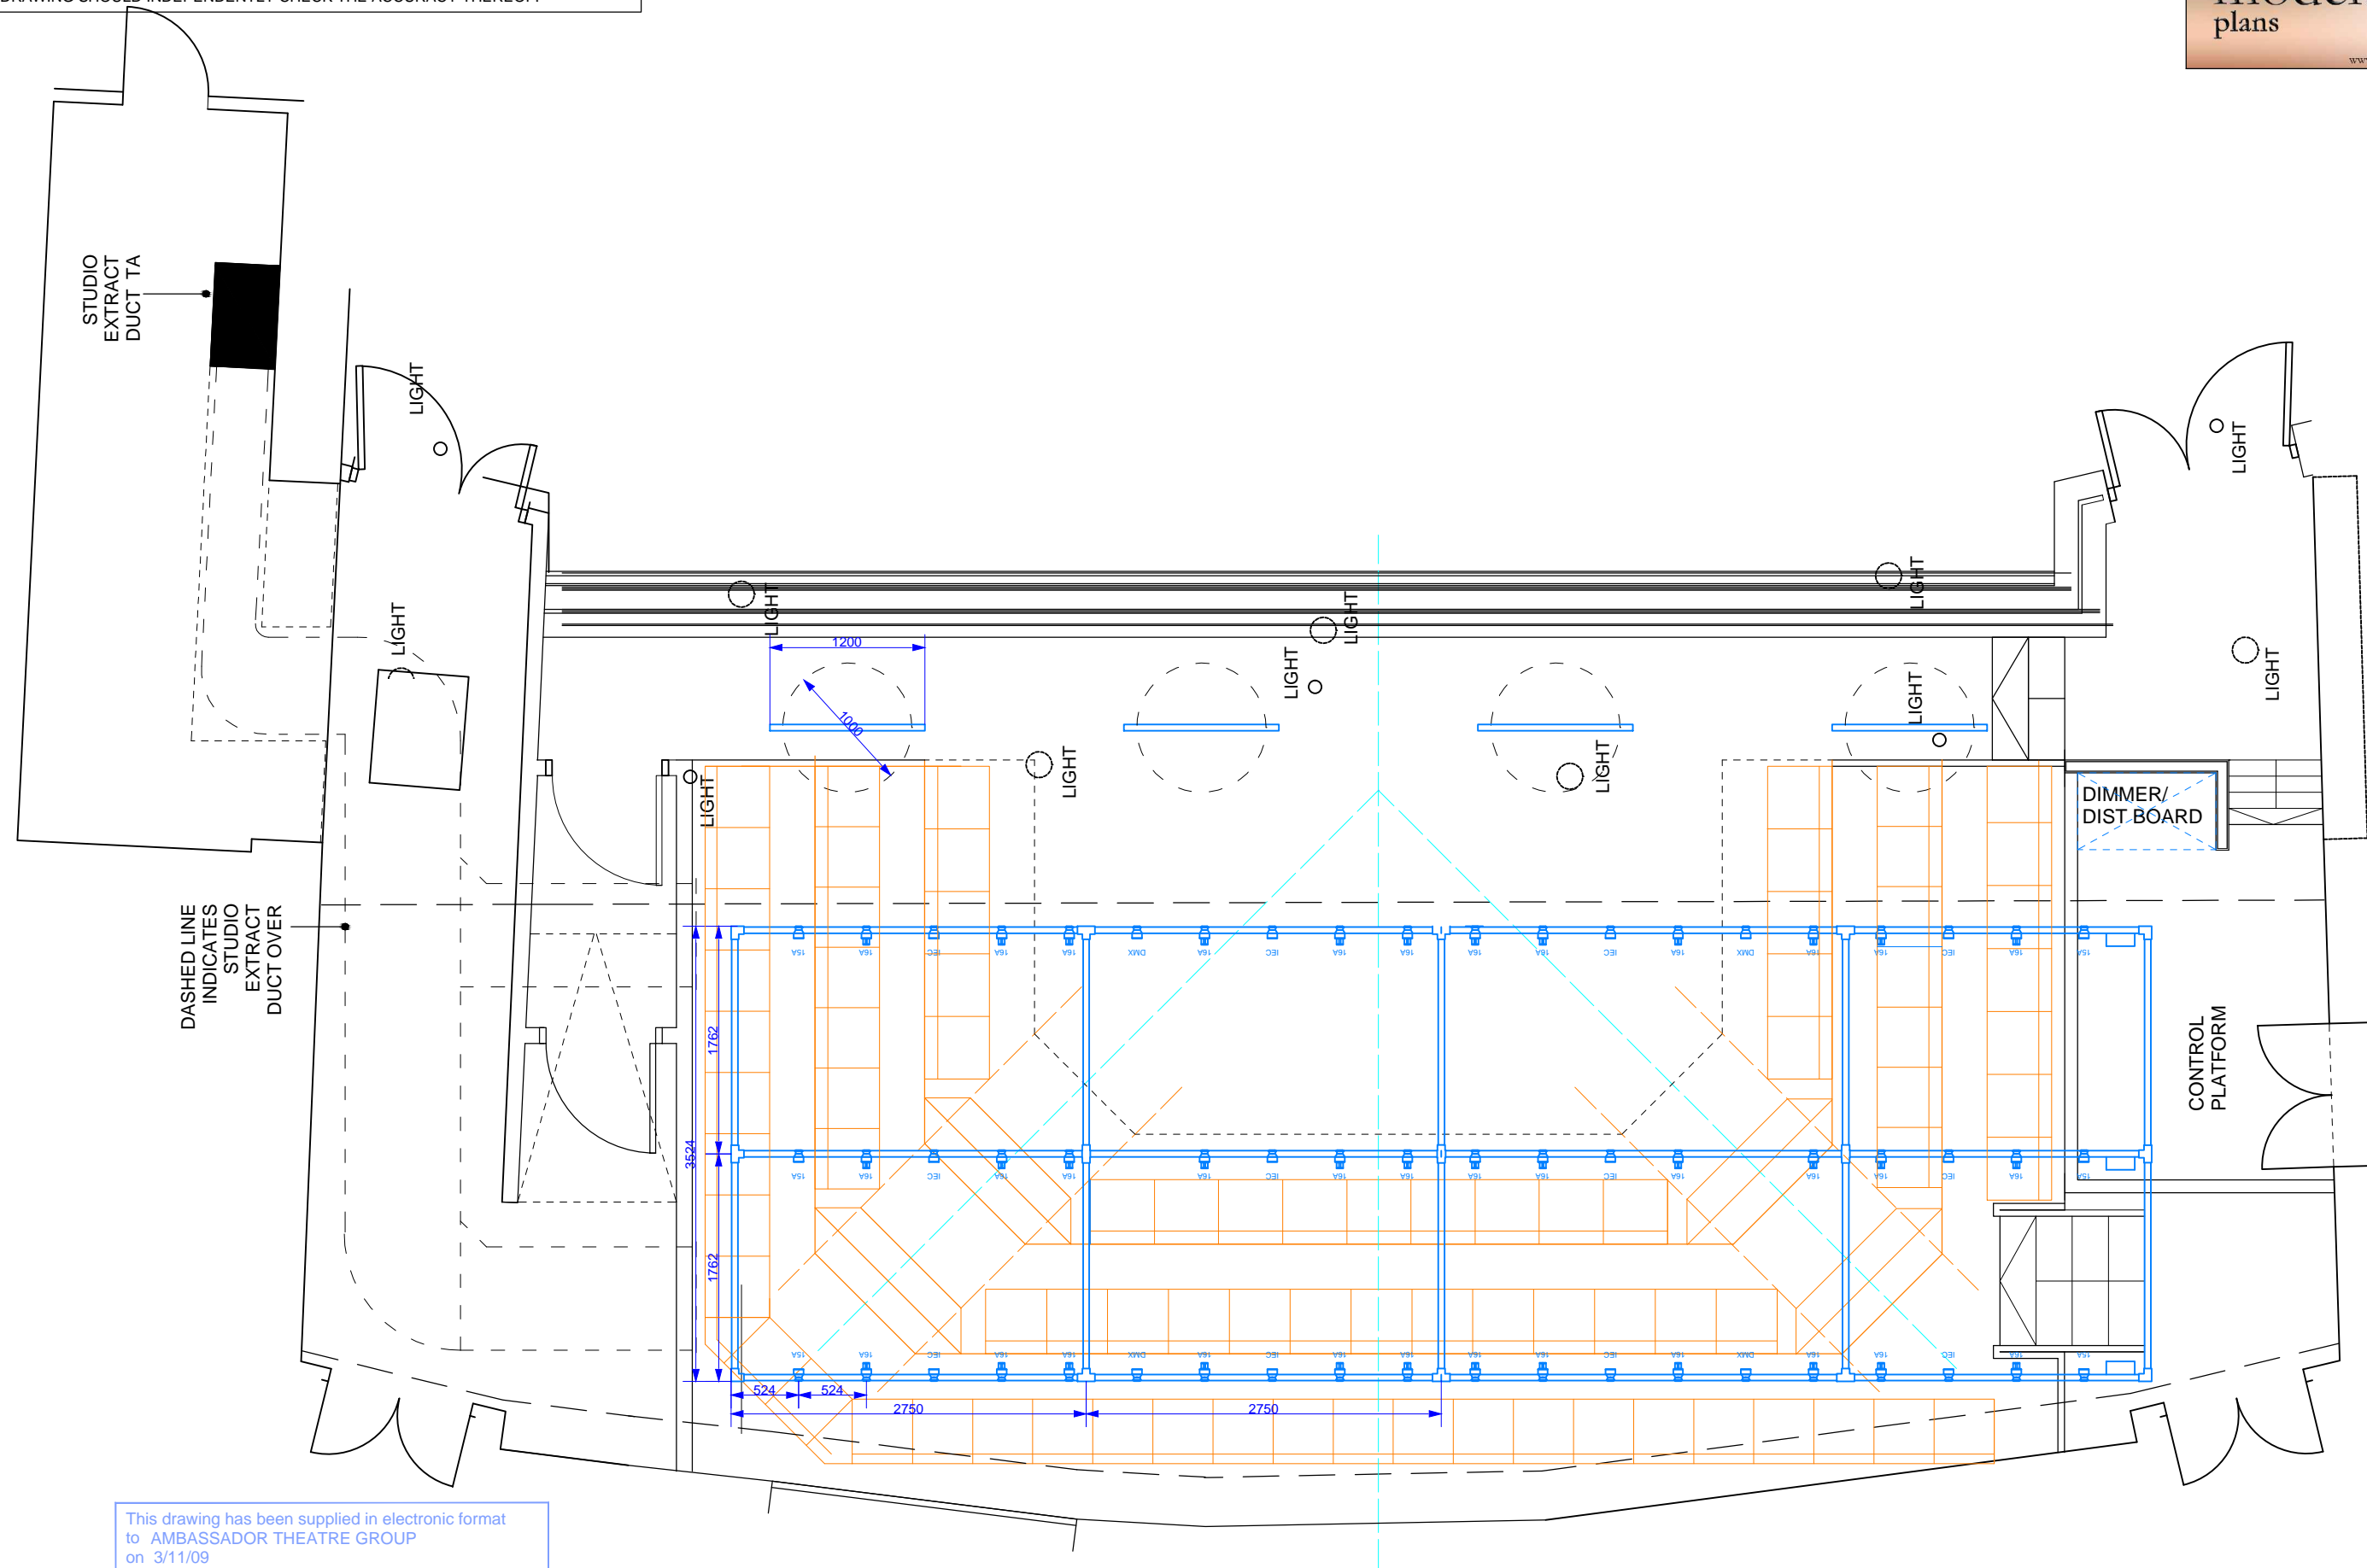

THIS COMPUTER DRAWING IS BASED ON DRAWINGS NOT PREPARED BY MODELBOX. MODELBOX DOES NOT ACCEPT ANY LIABILITY FOR DIRECT OR CONSEQUENTIAL LOSS OR DAMAGE ARISING FROM ERRORS OR INACCURACIES IN THIS COMPUTER DRAWING HOWSOEVER CAUSED AND WHETHER THE RESULT OF NEGLIGENCE OF MODELBOX, ITS SERVANTS OR OR AGENTS. USERS INTENDING TO RELY ON THIS COMPUTER DRAWING SHOULD INDEPENDENTLY CHECK THE ACCURACY THEREOF.

This drawing has been supplied in electronic format to AMBASSADOR THEATRE GROUP on 3/11/09 License number - MLS027 as part of the Modelbox Licensing Scheme As part of the agreement this drawing must not be shared or passed on to a third party in electronic format. It may only be used for the production of plans in paper format. No alteration to the base drawing is permitted. Failure to abide by the agreement will result in termination of the agreement and possible legal action.