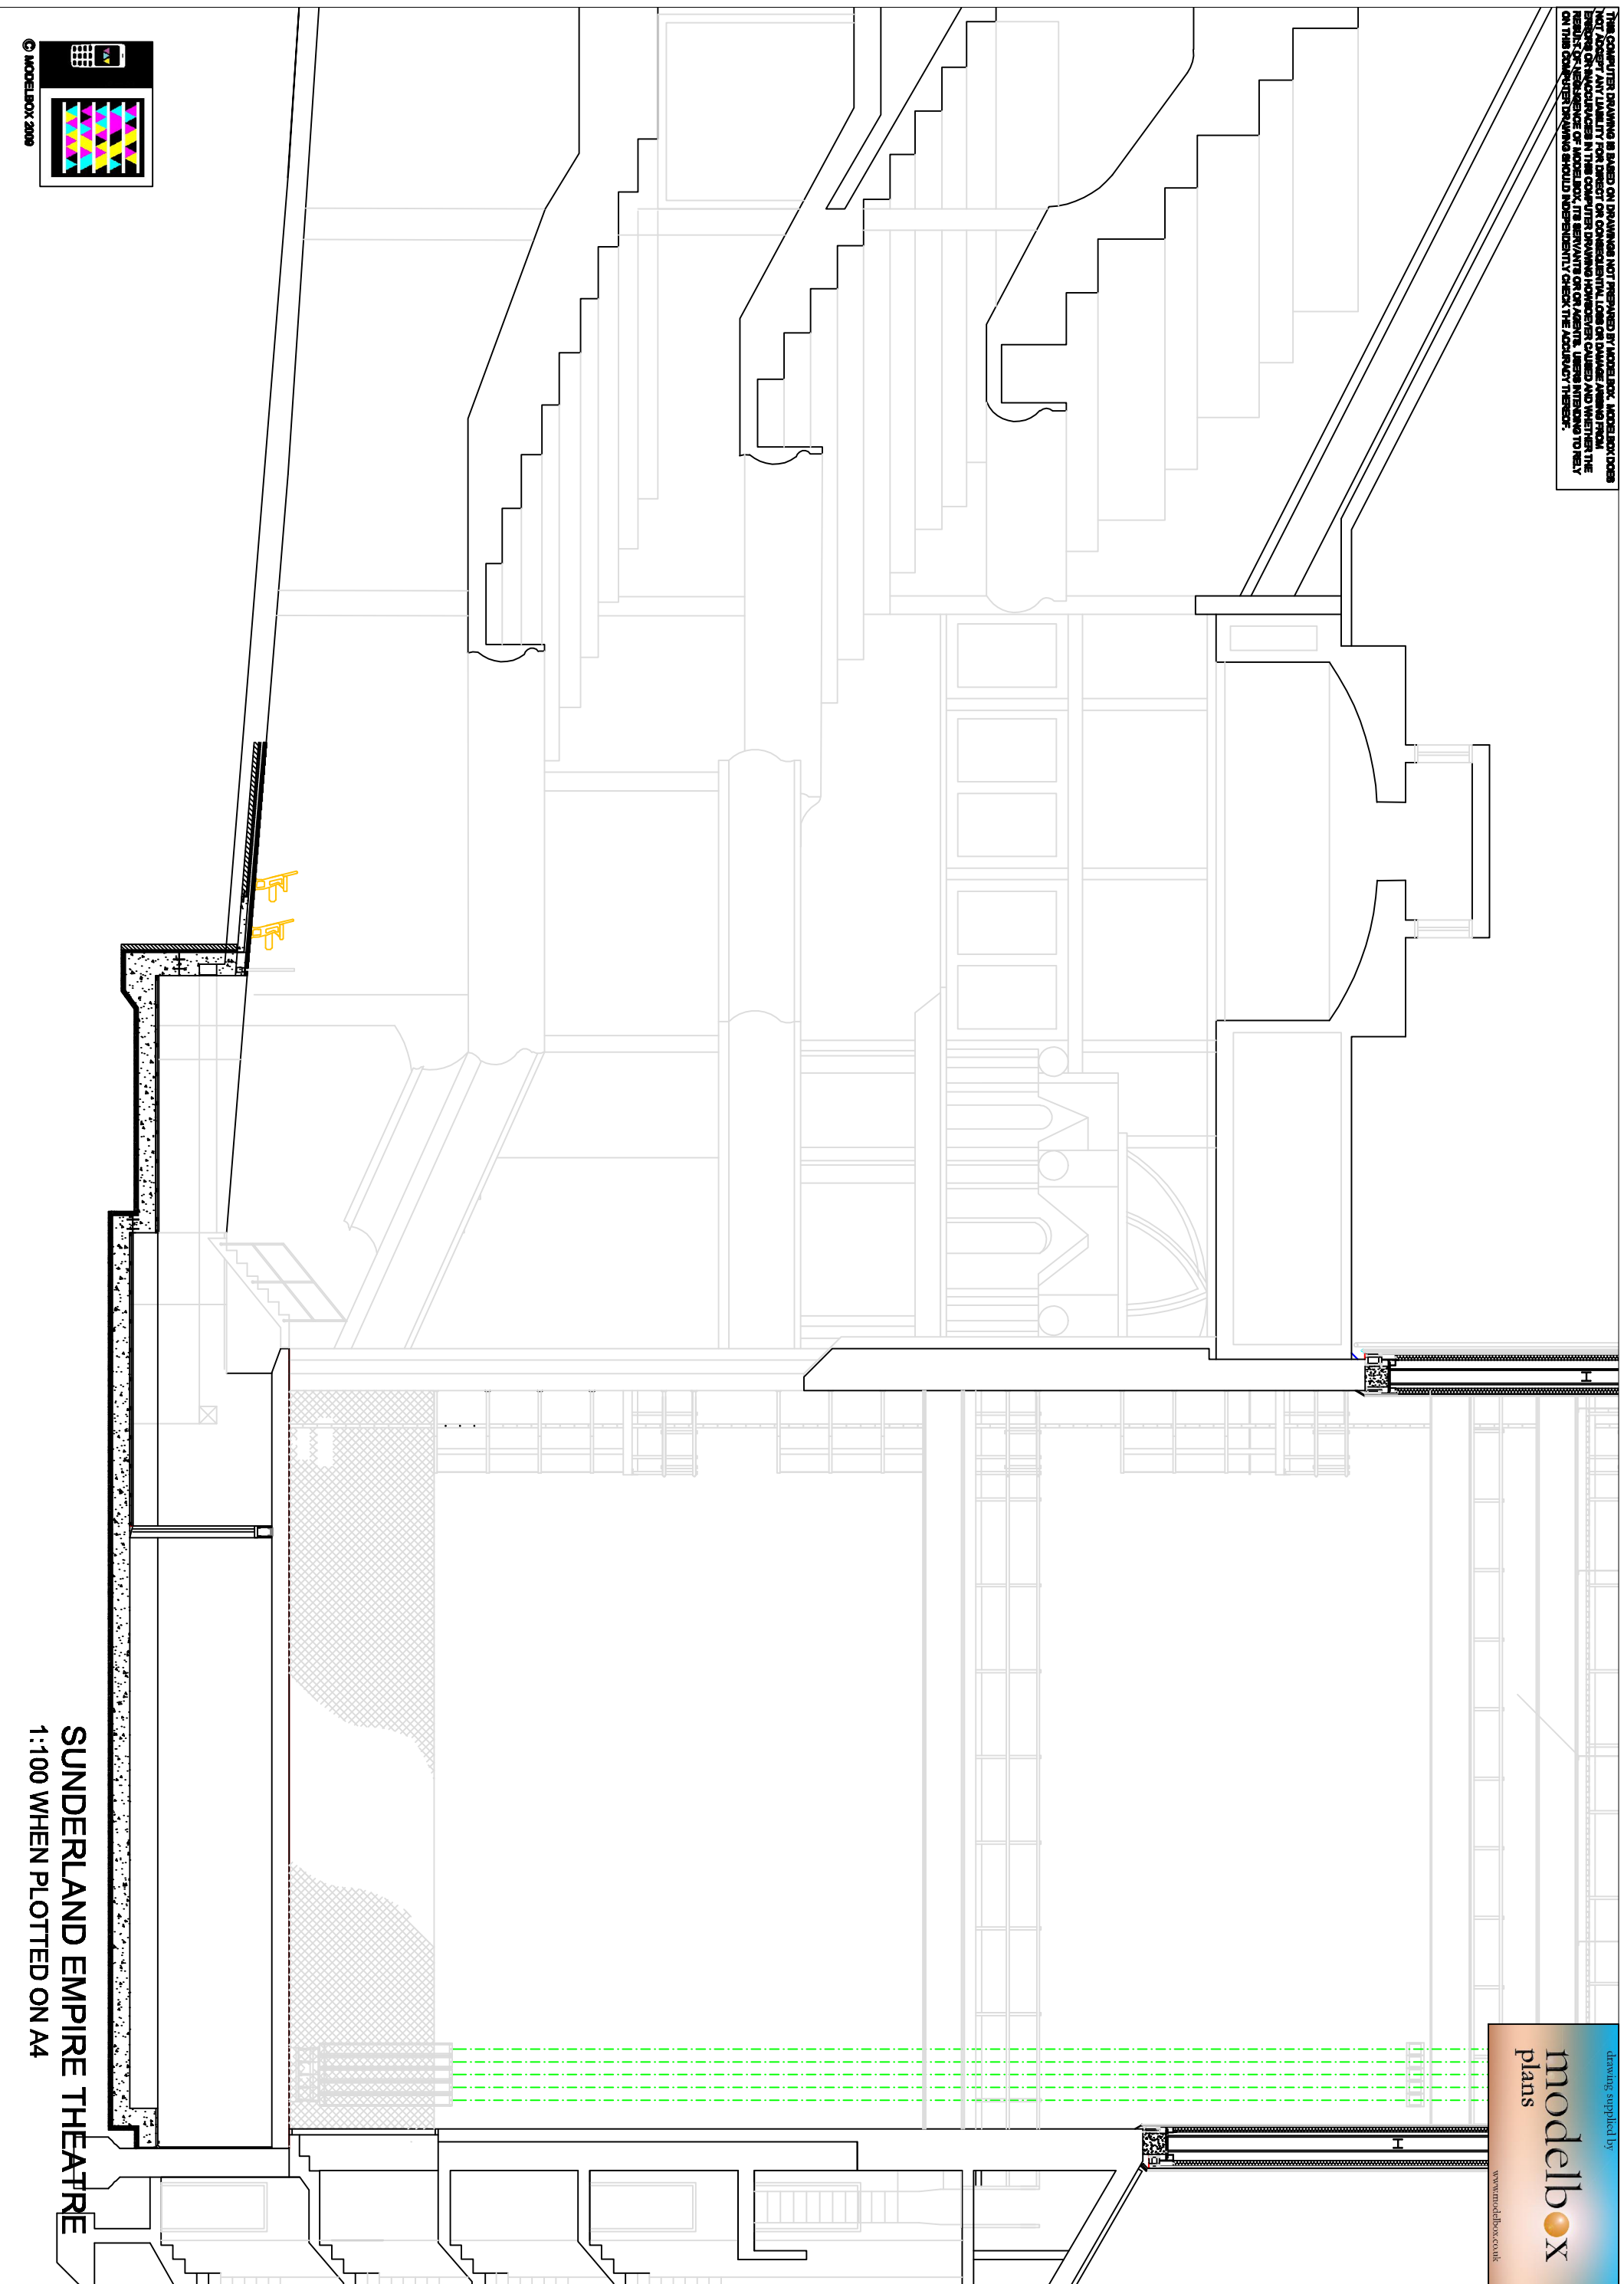

© MODELBOX 2008

SUNDERLAND EMPIRE THEATRE
1:100 WHEN PLOTTED ON A4

drawings supplied by
modelbox
plans
www.modelbox.co.uk