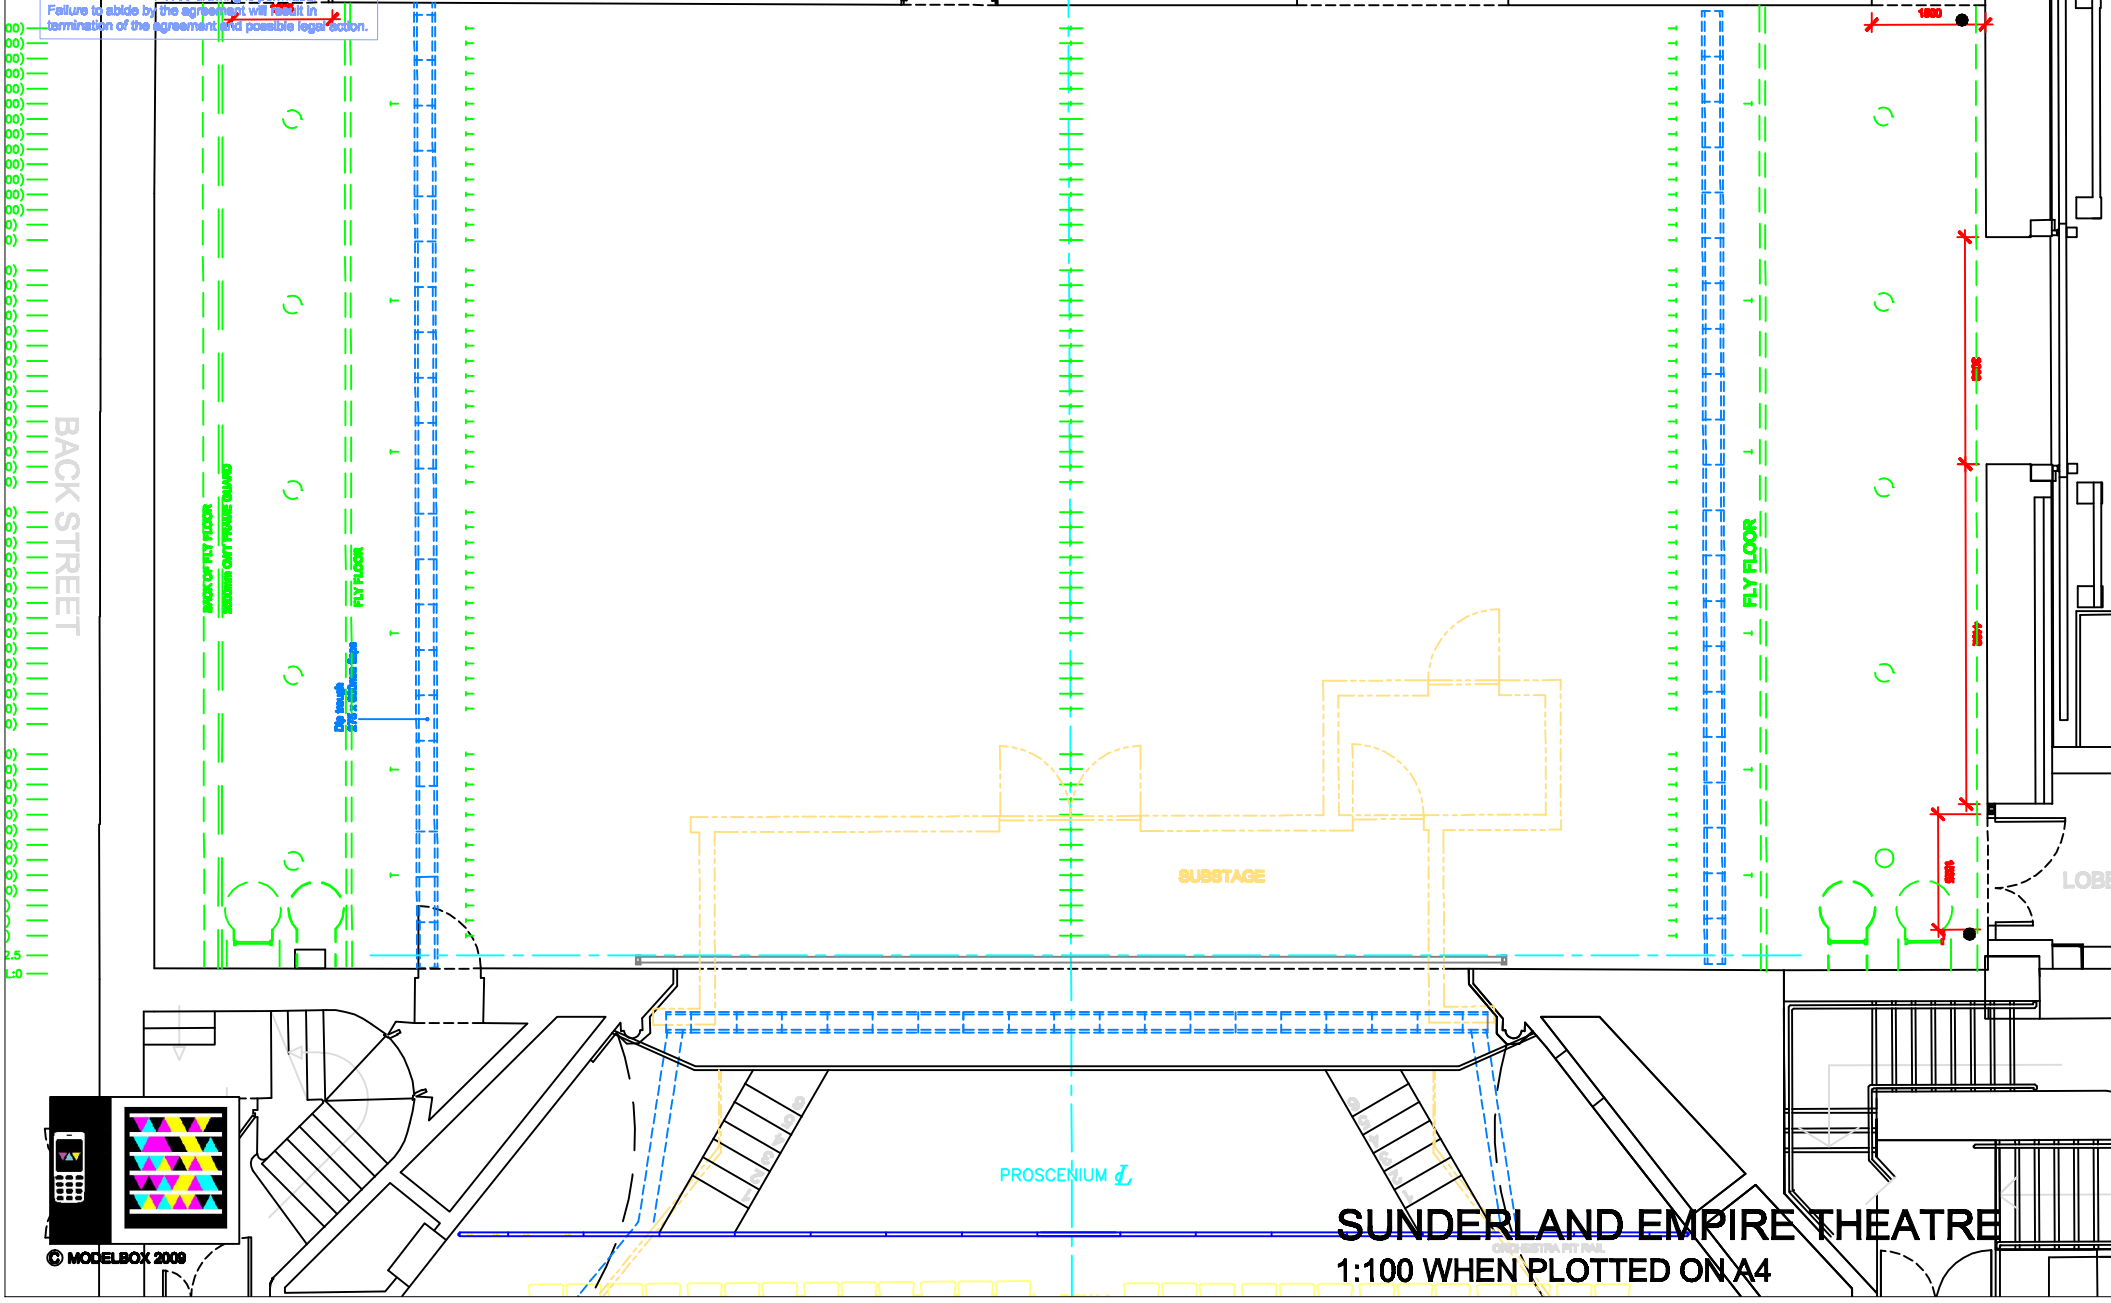

THIS COMPUTER DRAWING IS BASED ON DRAWINGS NOT PREPARED BY MODELBOX. MODELBOX DOES NOT ACCEPT ANY LIABILITY FOR DIRECT OR CONSEQUENTIAL LOSS OR DAMAGE ARISING FROM ERRORS OR INACCURACIES IN THIS COMPUTER DRAWING HOWSOEVER CAUSED AND WHETHER THE RESULT OF NEGLIGENCE OF MODELBOX, ITS SERVANTS OR AGENTS. USERS INTENDING TO RELY ON THIS COMPUTER DRAWING SHOULD INDEPENDENTLY CHECK THE ACCURACY THEREOF.

License number: 102502  
As part of the Modelbox Licensing Scheme  
As part of the agreement this drawing must not be shared or passed on in any form or in electronic format. It may only be used for the production of a single paper format.  
No alteration to the base drawing is permitted.  
Failure to abide by the agreement will result in termination of the agreement and possible legal action.

drawing supplied by

www.modelbox.co.uk

**SUNDERLAND EMPIRE THEATRE**  
1:100 WHEN PLOTTED ON A4