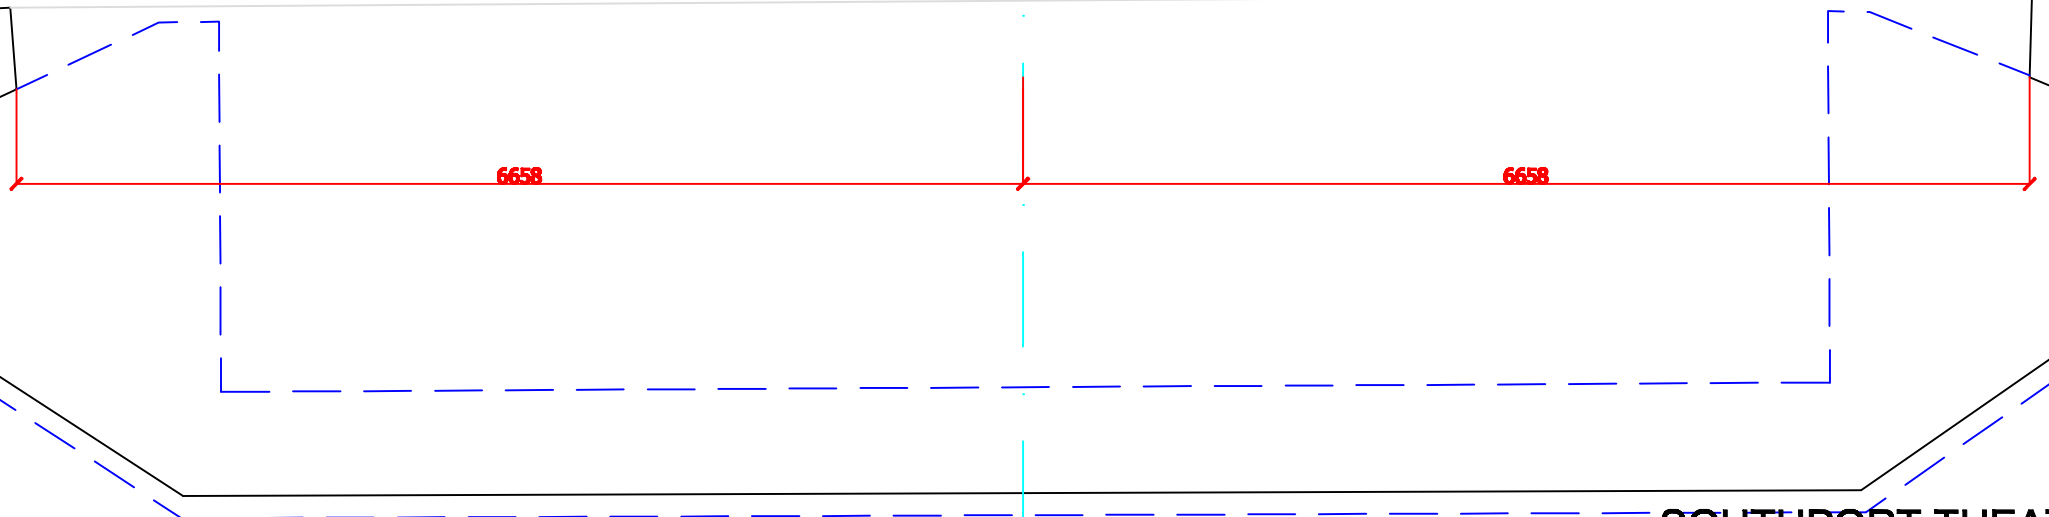

FLY SYSTEM BAR ENDS

FLY SYSTEM BAR ENDS

STAGE

SAFETY CURTAIN

LADDER

SOUTHPORT THEATRE
1:50 WHEN PLOTTED ON A3