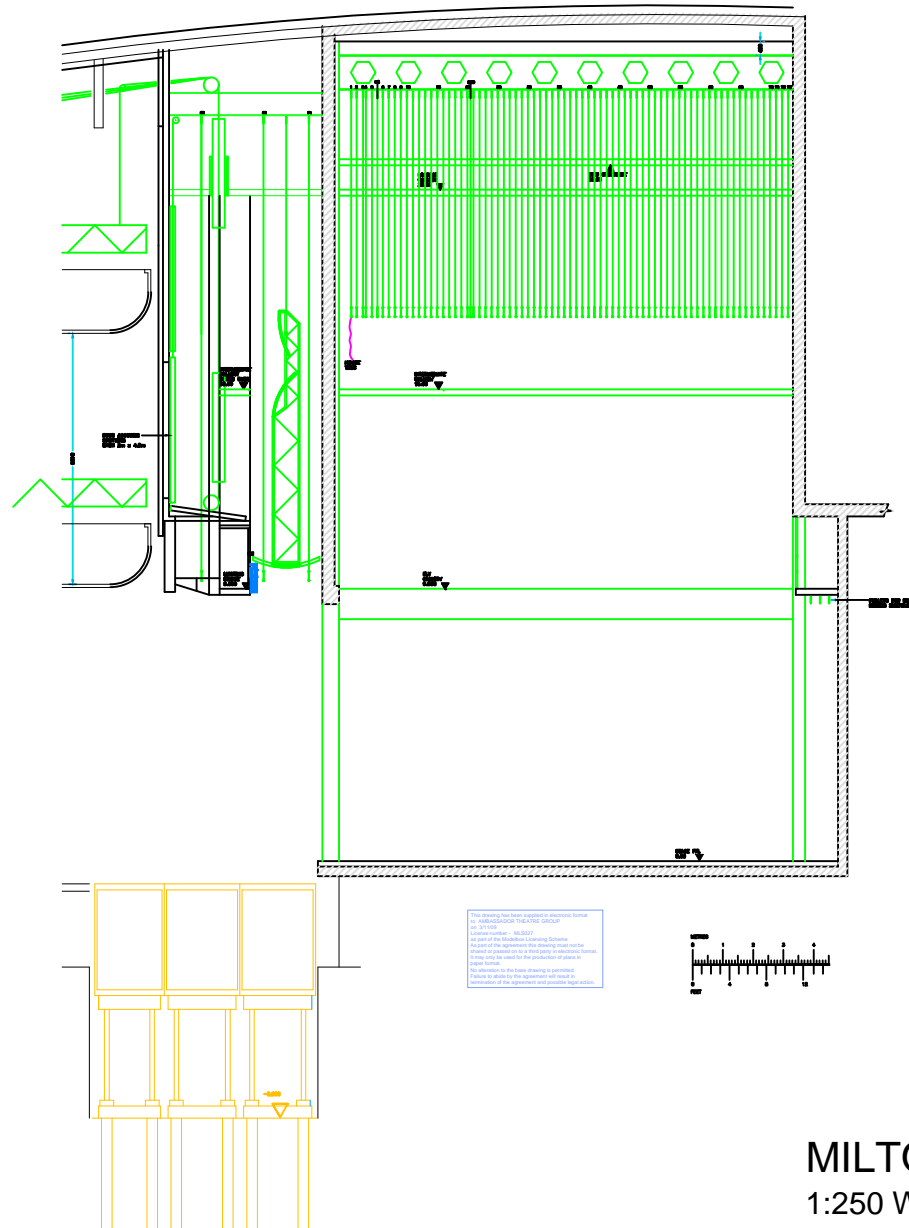

drawing supplied by

modelbox
plans

www.modelbox.co.uk

© MODELBOX 2009

MILTON KEYNES THEATRE
1:250 WHEN PLOTTED ON A4