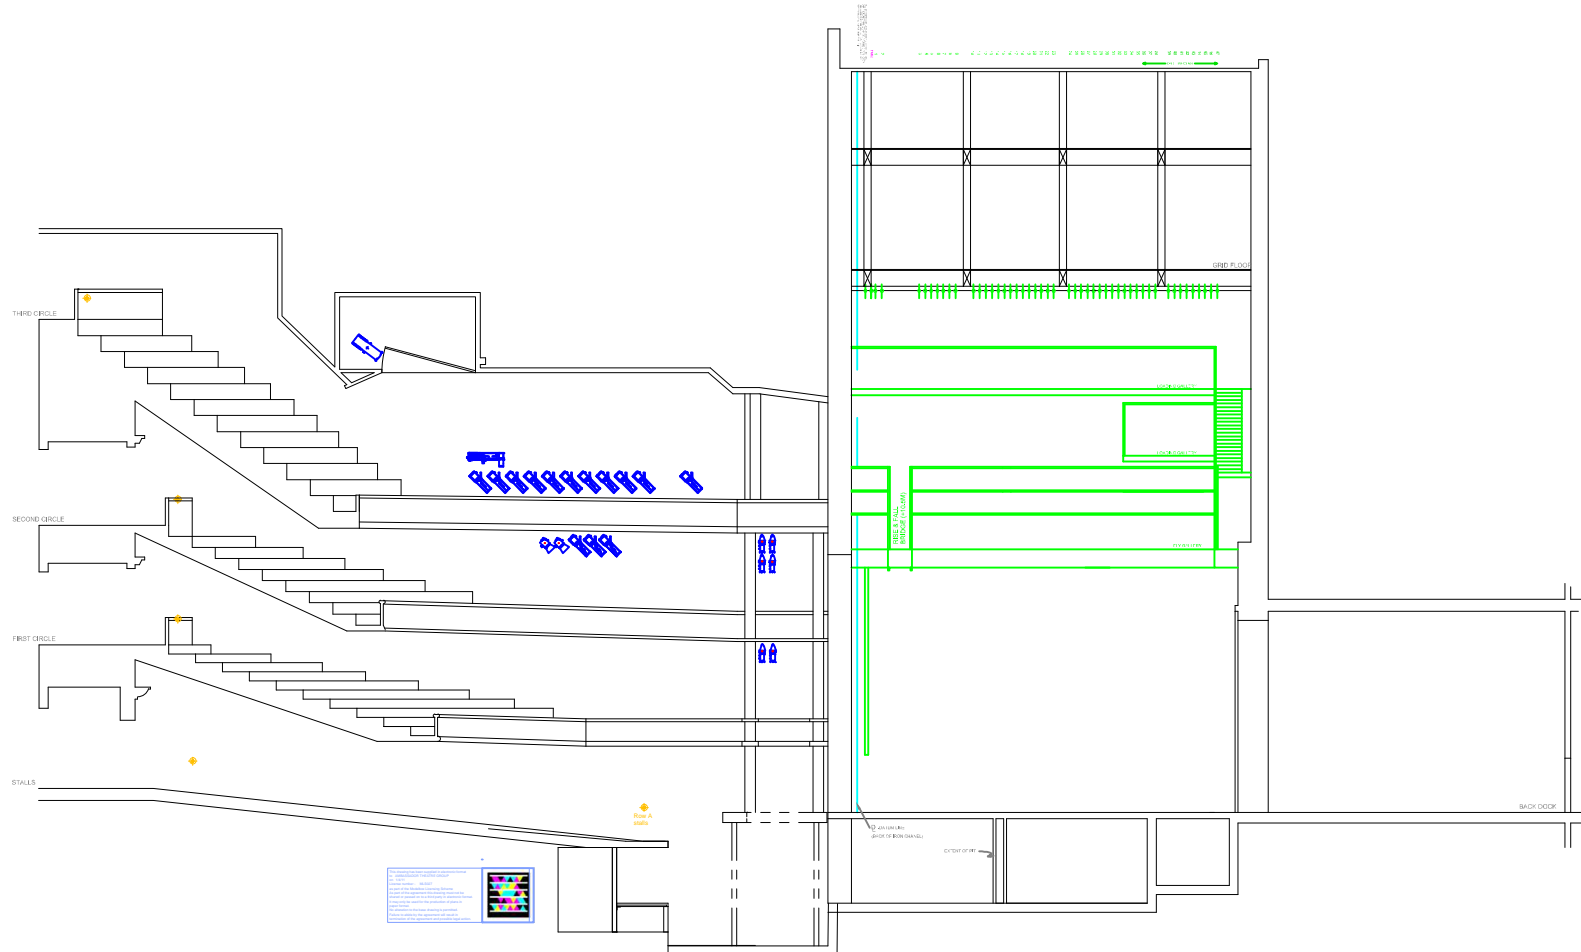

THIS COMPUTER DRAWING IS BASED ON DRAWINGS NOT PREPARED BY MODELBOX. MODELBOX DOES NOT ACCEPT ANY LIABILITY FOR DIRECT OR CONSEQUENTIAL LOSS OR DAMAGE ARISING FROM ERRORS OR INACCURACIES IN THIS COMPUTER DRAWING HOWSOEVER CAUSED AND WHETHER THE RESULT OF NEGLIGENCE OF MODELBOX, ITS SERVANTS OR OR AGENTS. USERS INTENDING TO RELY ON THIS COMPUTER DRAWING SHOULD INDEPENDENTLY CHECK THE ACCURACY THEREOF.

drawing supplied by

modelbox  
plans

www.modelbox.co.uk

© MODELBOX 2009

THEATRE ROYAL GLASGOW  
1:250 WHEN PLOTTED ON A4