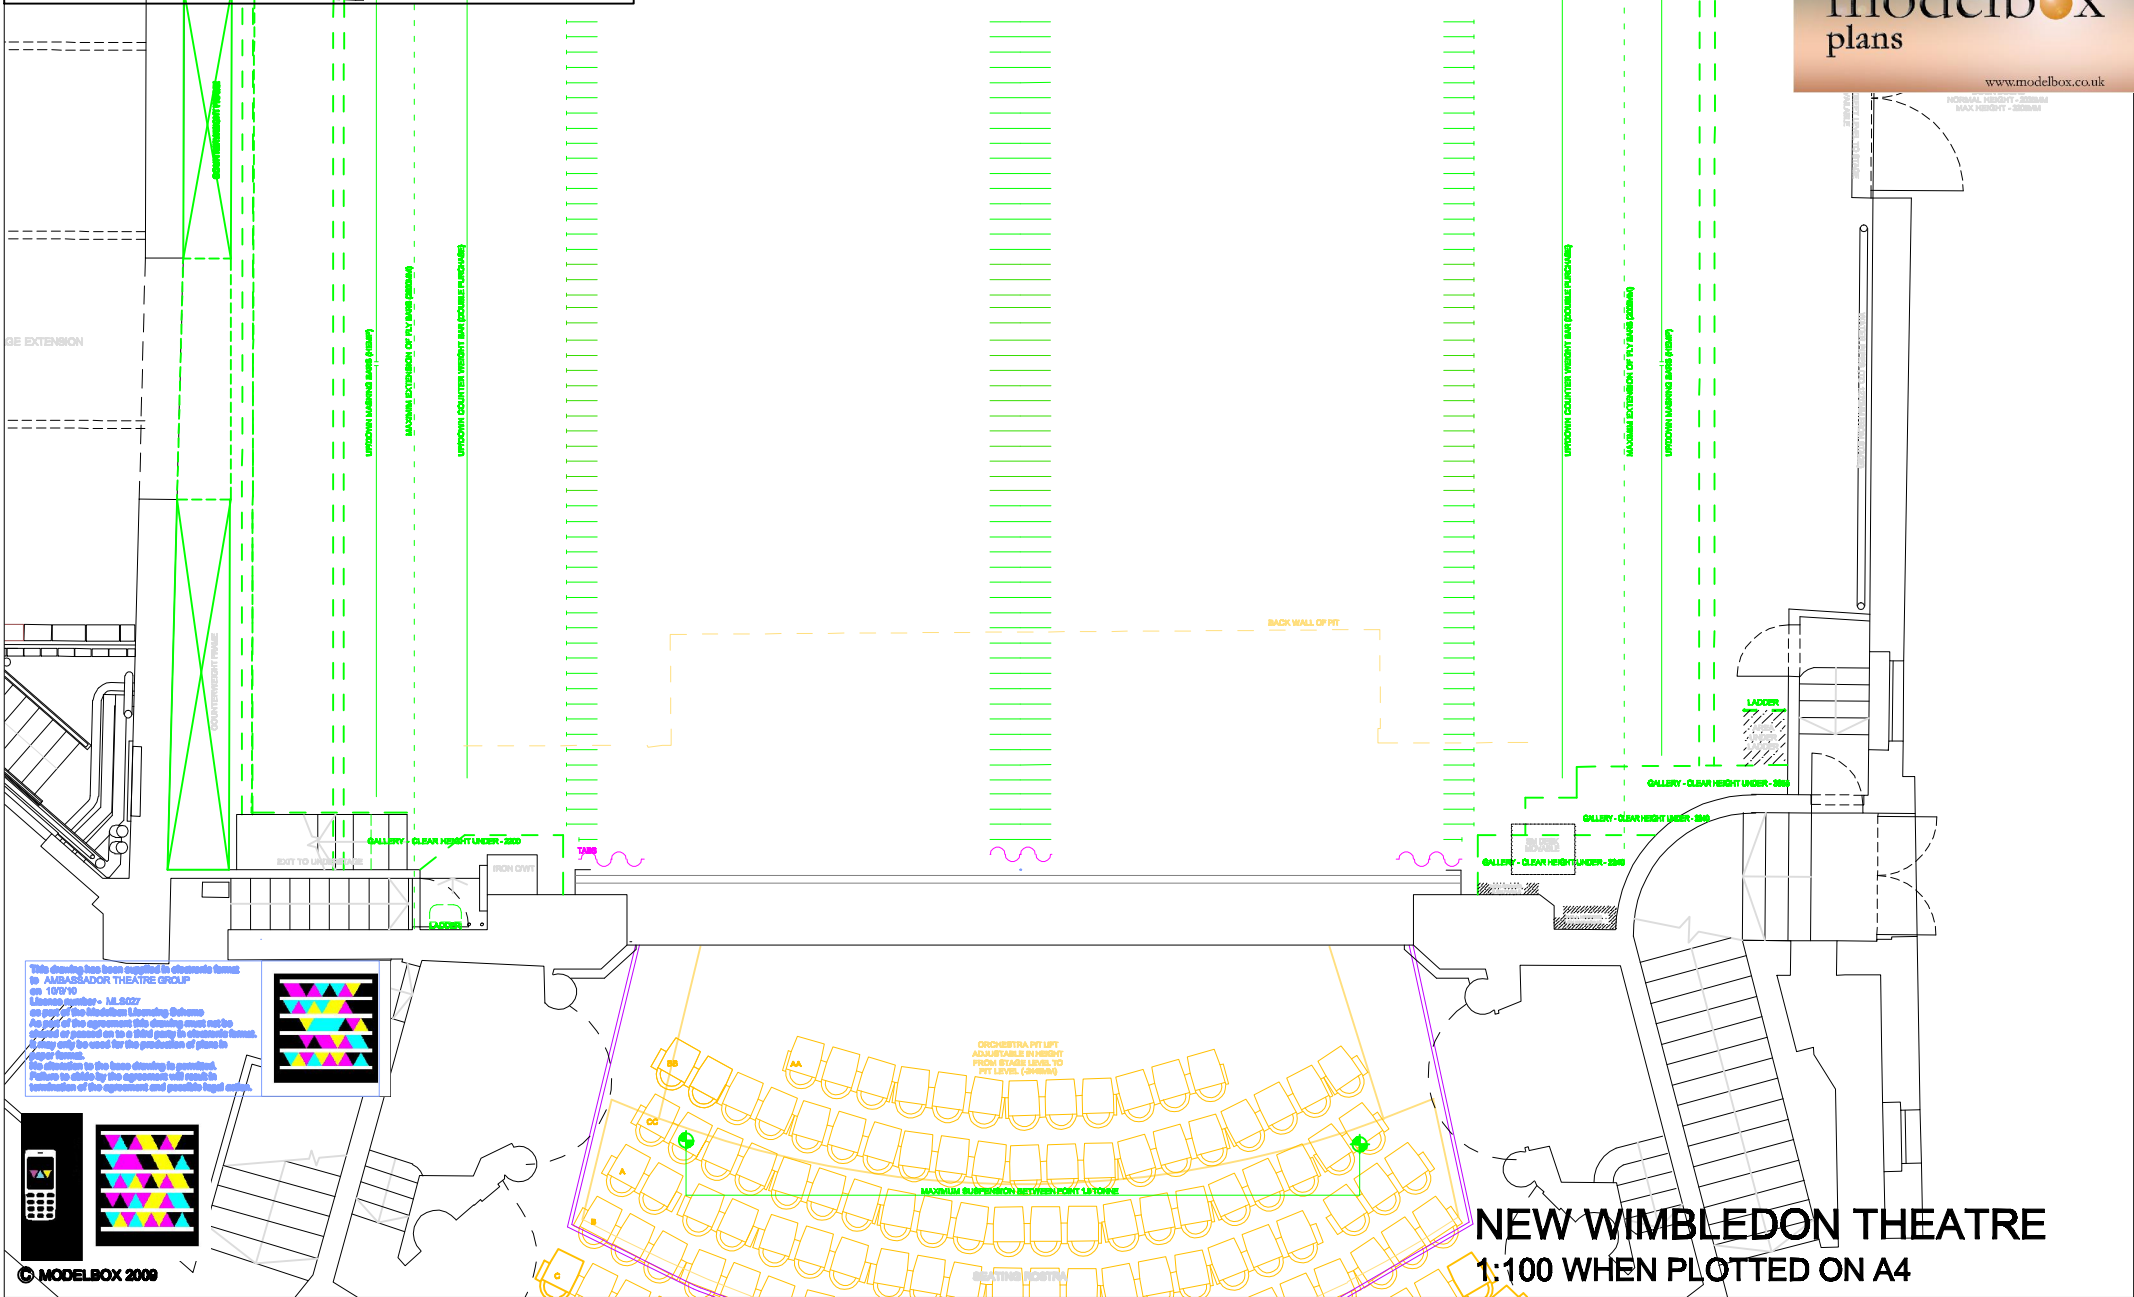

THIS COMPUTER DRAWING IS BASED ON DRAWINGS NOT PREPARED BY MODELBOX. MODELBOX DOES NOT ACCEPT ANY LIABILITY FOR DIRECT OR CONSEQUENTIAL LOSS OR DAMAGE ARISING FROM ERRORS OR INACCURACIES IN THIS COMPUTER DRAWING HOWSOEVER CAUSED AND WHETHER THE RESULT OF NEGLIGENCE OF MODELBOX, ITS SERVANTS OR AGENTS. USERS INTENDING TO RELY ON THIS COMPUTER DRAWING SHOULD INDEPENDENTLY CHECK THE ACCURACY THEREOF.