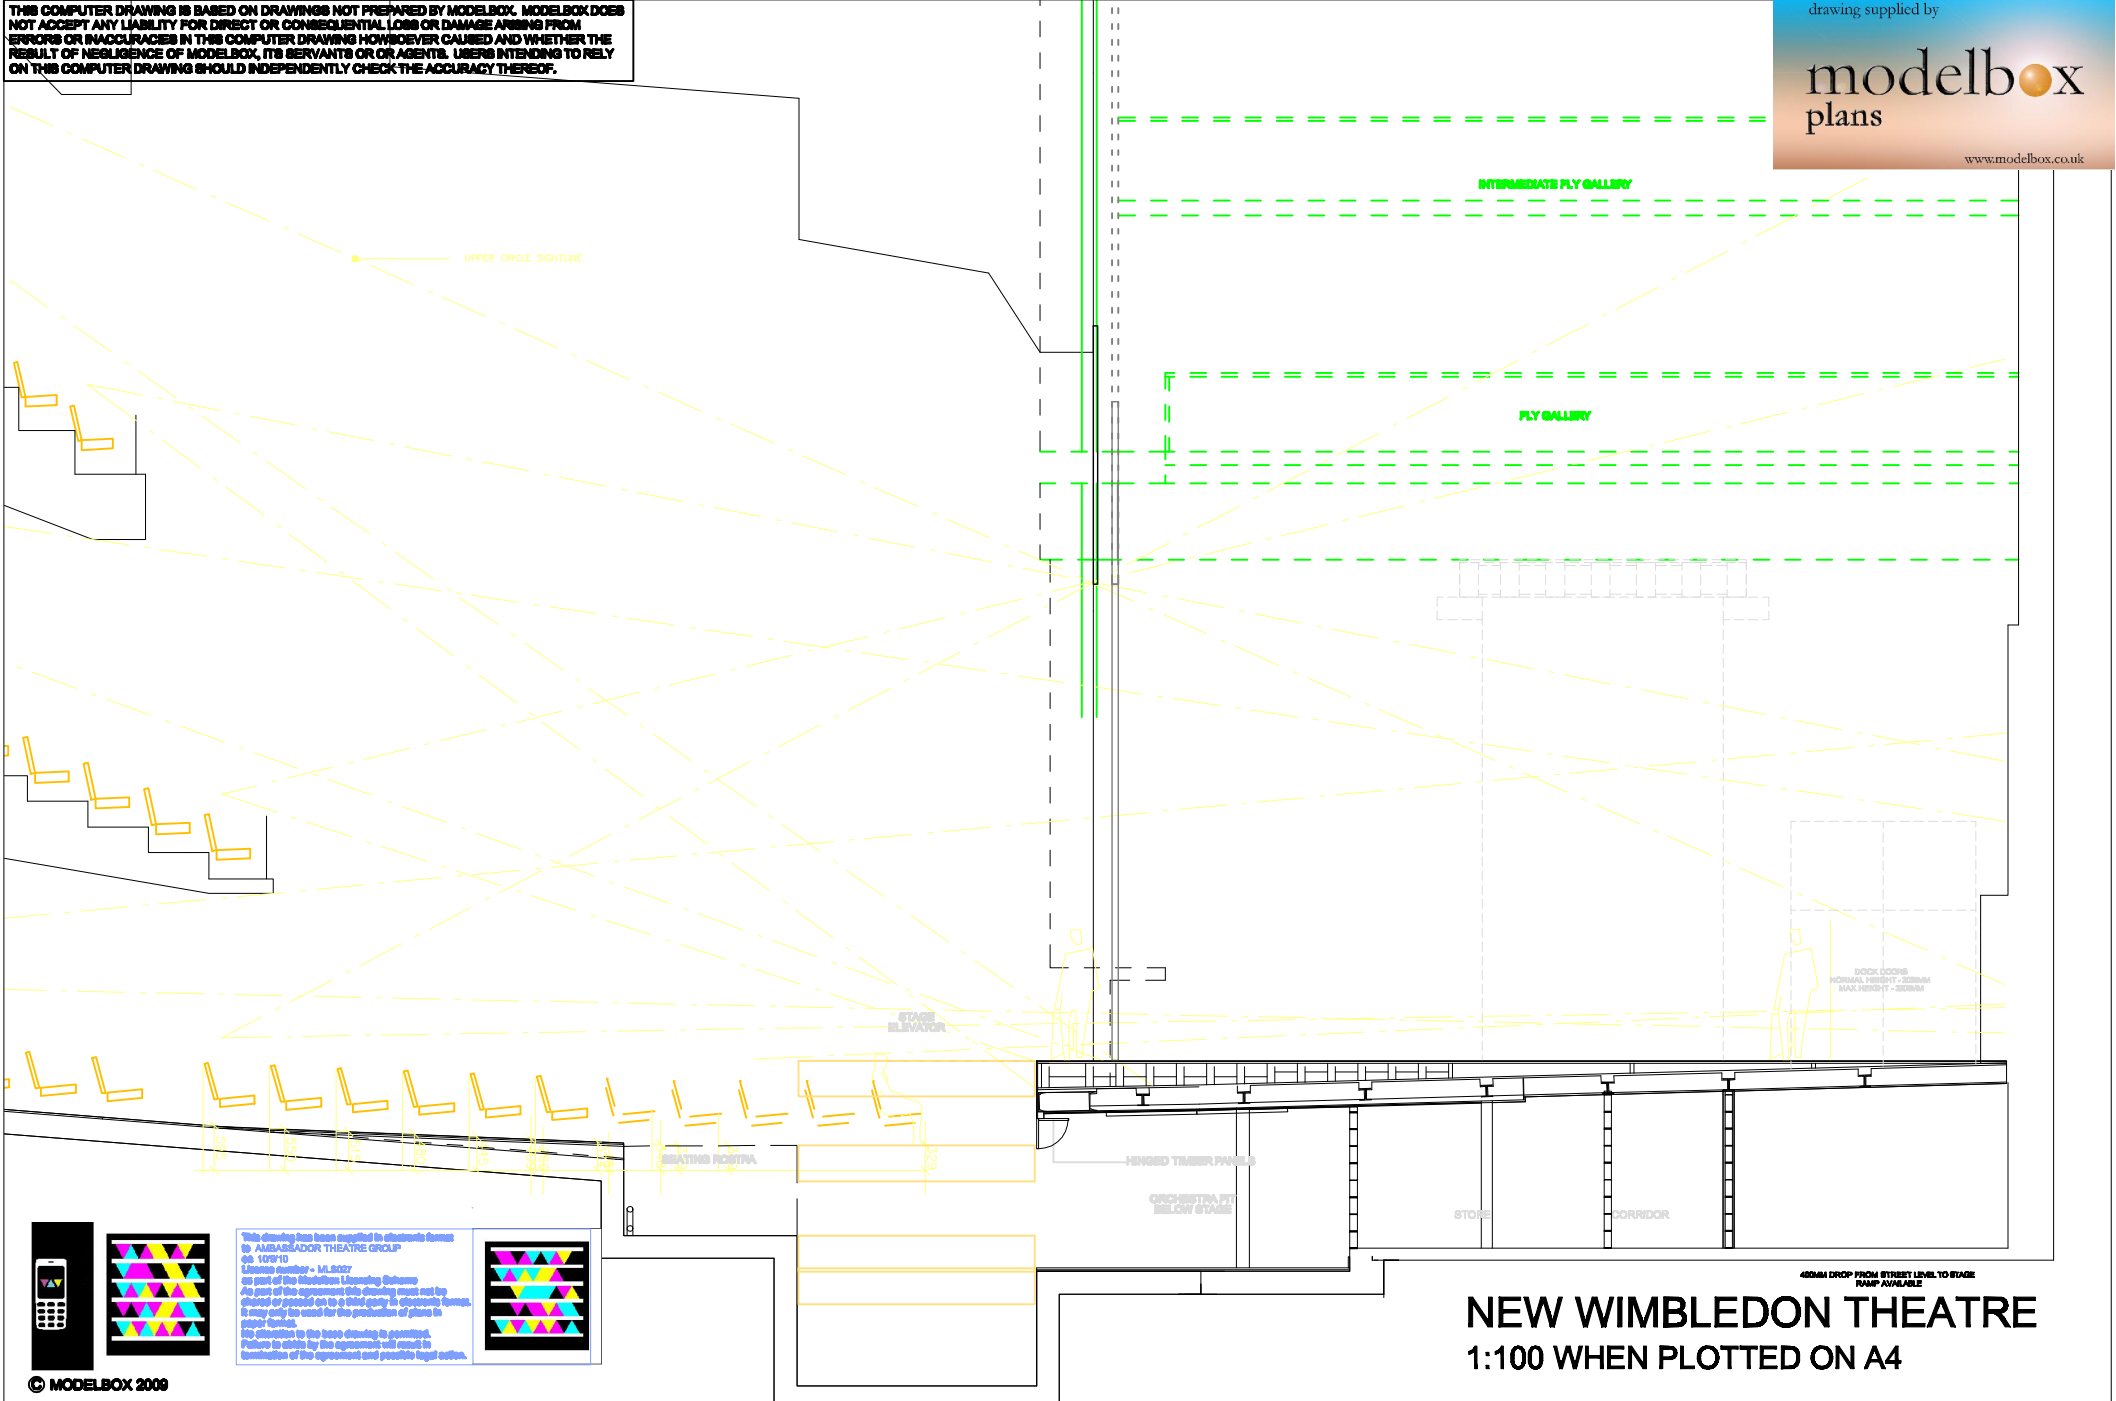

THIS COMPUTER DRAWING IS BASED ON DRAWINGS NOT PREPARED BY MODELBOX. MODELBOX DOES NOT ACCEPT ANY LIABILITY FOR DIRECT OR CONSEQUENTIAL LOSS OR DAMAGE ARISING FROM ERRORS OR INACCURACIES IN THIS COMPUTER DRAWING HOWEVER CAUSED AND WHETHER THE RESULT OF NEGLIGENCE OF MODELBOX, ITS SERVANTS OR OR AGENTS. USERS INTENDING TO RELY ON THIS COMPUTER DRAWING SHOULD INDEPENDENTLY CHECK THE ACCURACY THEREOF.

NEW WIMBLEDON THEATRE
1:100 WHEN PLOTTED ON A4