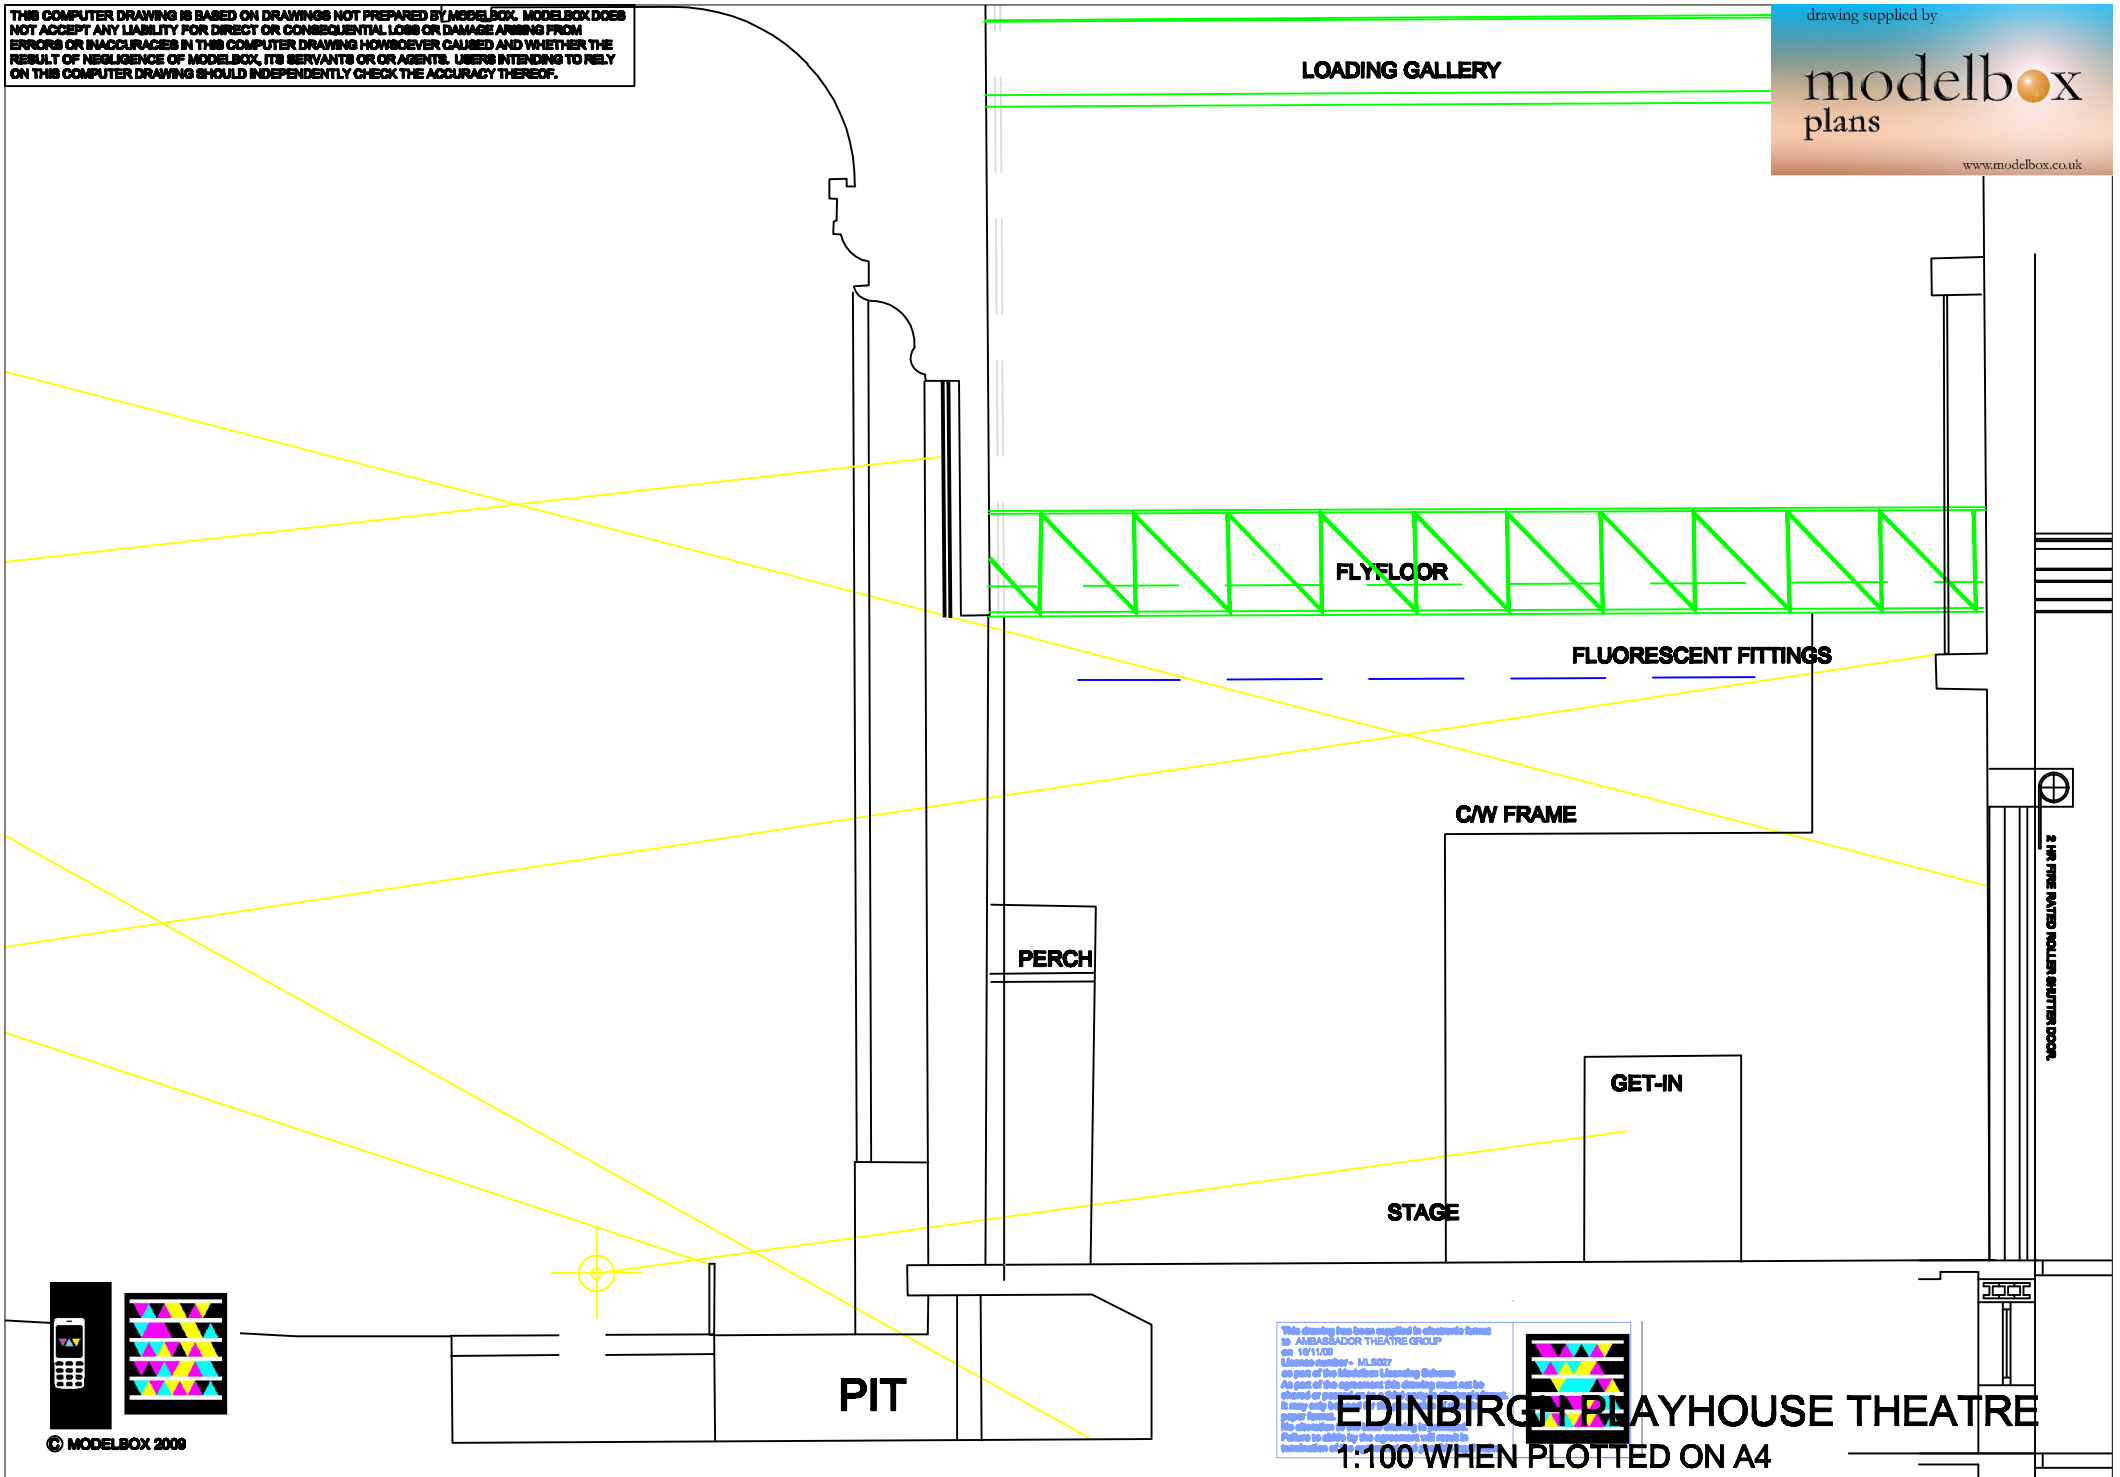

THIS COMPUTER DRAWING IS BASED ON DRAWINGS NOT PREPARED BY MODELBOX. MODELBOX DOES NOT ACCEPT ANY LIABILITY FOR DIRECT OR CONSEQUENTIAL LOSS OR DAMAGE ARISING FROM ERRORS OR INACCURACIES IN THIS COMPUTER DRAWING HOWEVER CAUSED AND WHETHER THE RESULT OF NEGLIGENCE OF MODELBOX, ITS SERVANTS OR AGENTS. USERS INTENDING TO RELY ON THIS COMPUTER DRAWING SHOULD INDEPENDENTLY CHECK THE ACCURACY THEREOF.

drawing supplied by

modelbox
plans

www.modelbox.co.uk

© MODELBOX 2009

EDINBURGH PLAYHOUSE THEATRE
1:100 WHEN PLOTTED ON A4