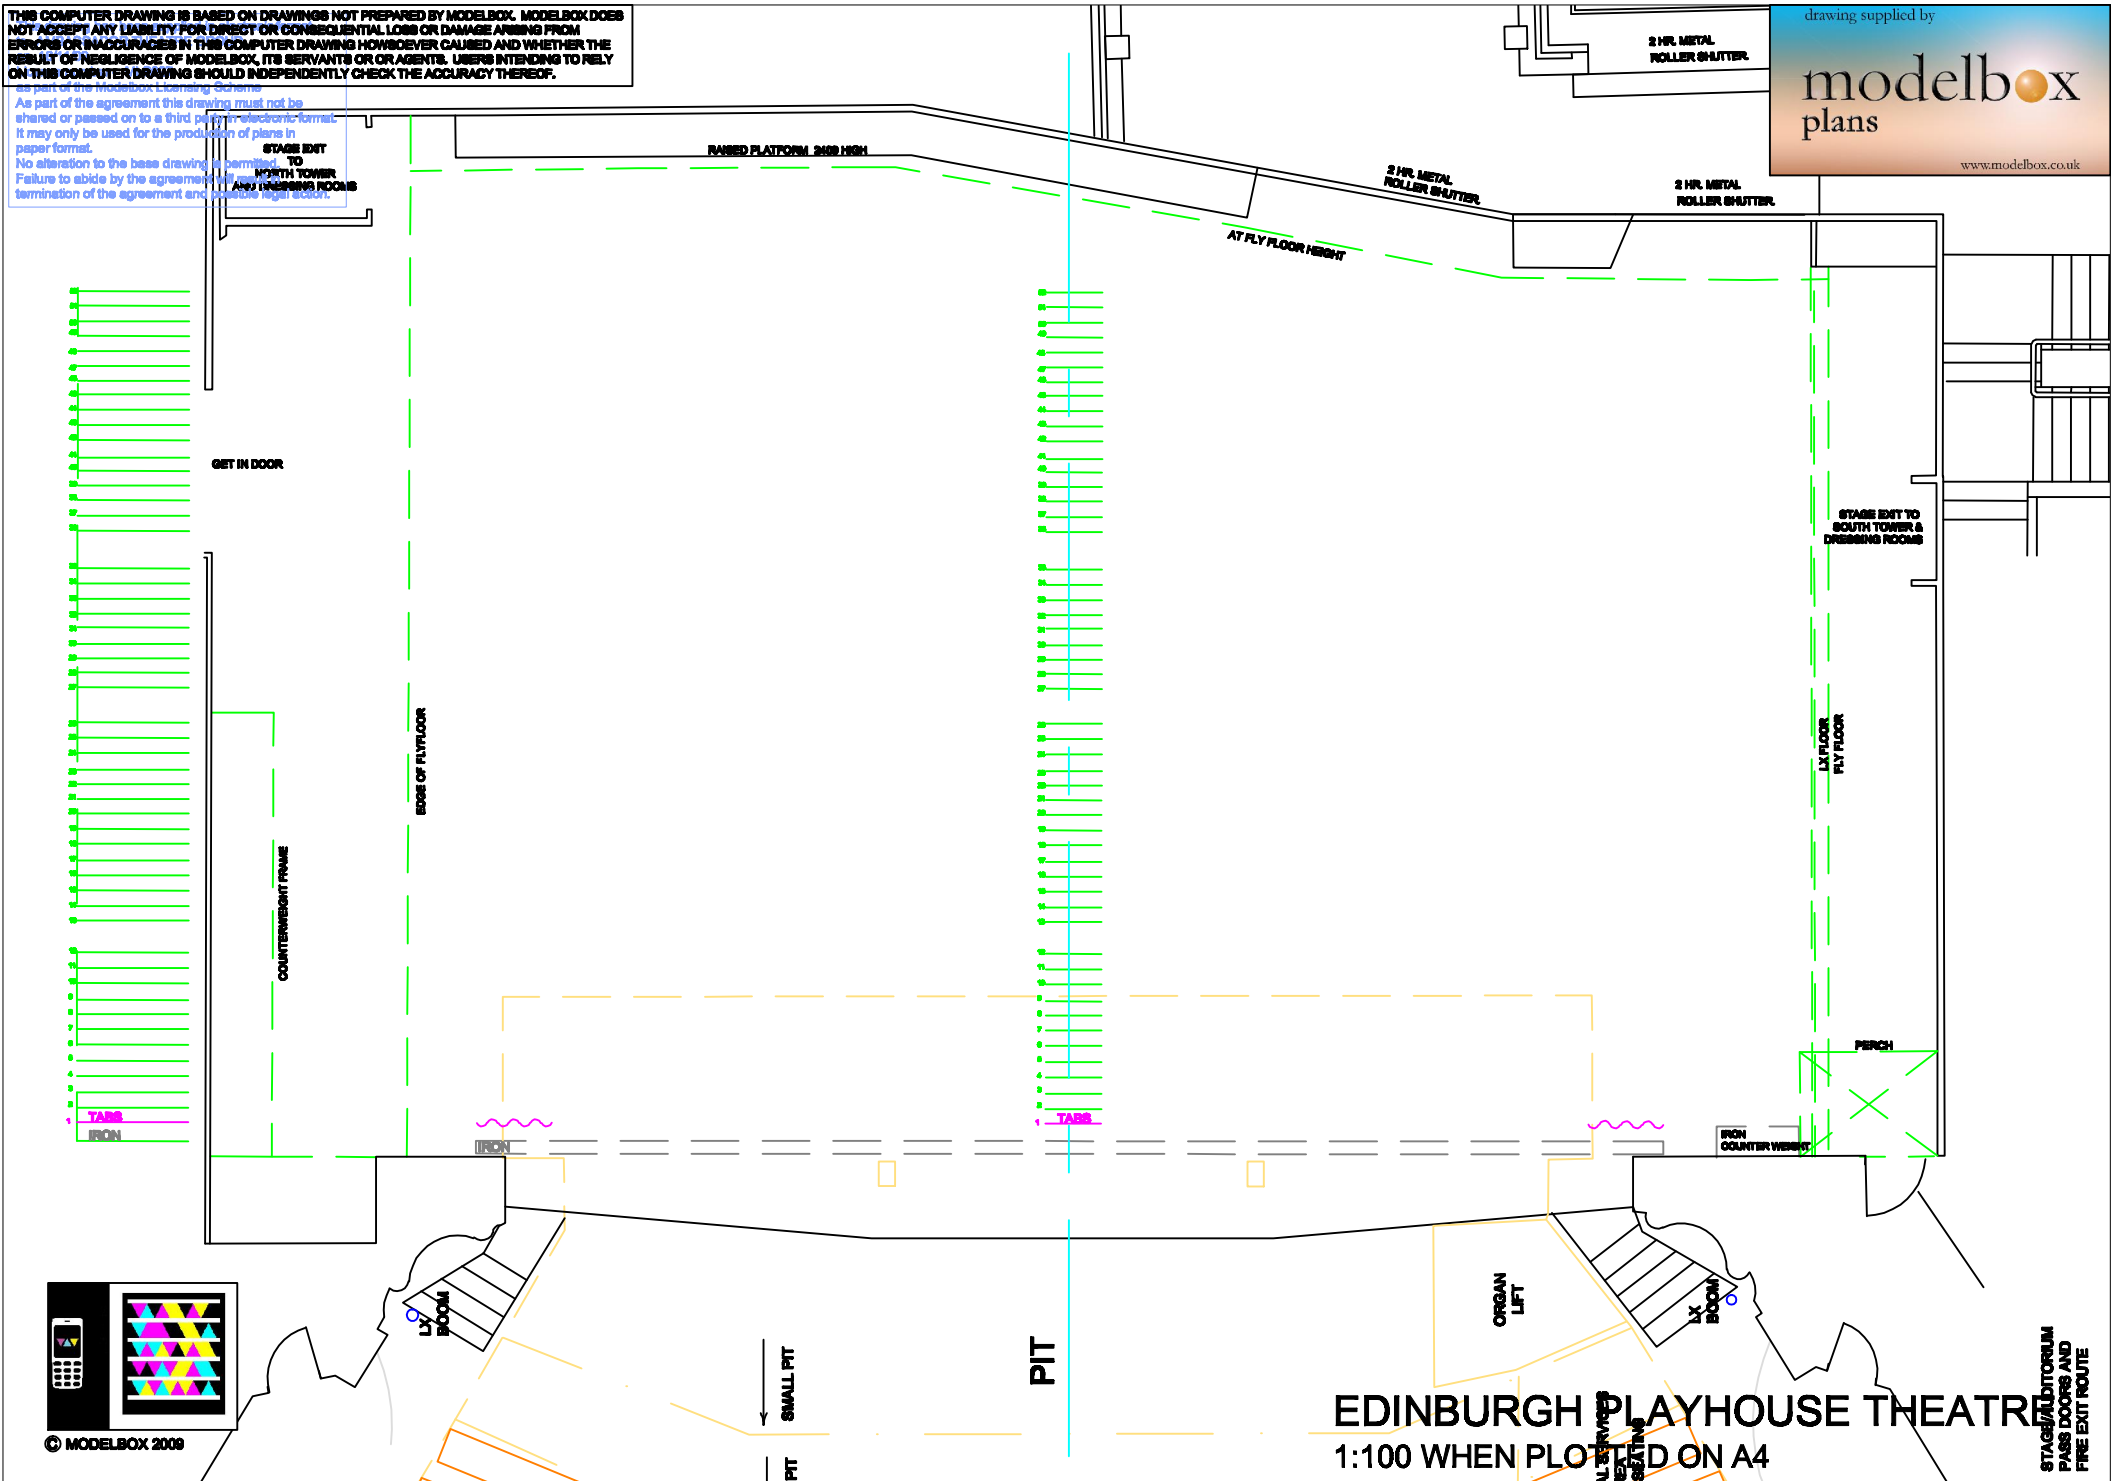

THIS COMPUTER DRAWING IS BASED ON DRAWINGS NOT PREPARED BY MODELBOX. MODELBOX DOES NOT ACCEPT ANY LIABILITY FOR DIRECT OR CONSEQUENTIAL LOSS OR DAMAGE ARISING FROM ERRORS OR INACCURACIES IN THIS COMPUTER DRAWING HOWSOEVER CAUSED AND WHETHER THE RESULT OF NEGLIGENCE OF MODELBOX, ITS SERVANTS OR AGENTS. USERS INTENDING TO RELY ON THIS COMPUTER DRAWING SHOULD INDEPENDENTLY CHECK THE ACCURACY THEREOF.

drawing supplied by

www.modelbox.co.uk

EDINBURGH PLAYHOUSE THEATRE
1:100 WHEN PLOTTED ON A4

© MODELBOX 2009