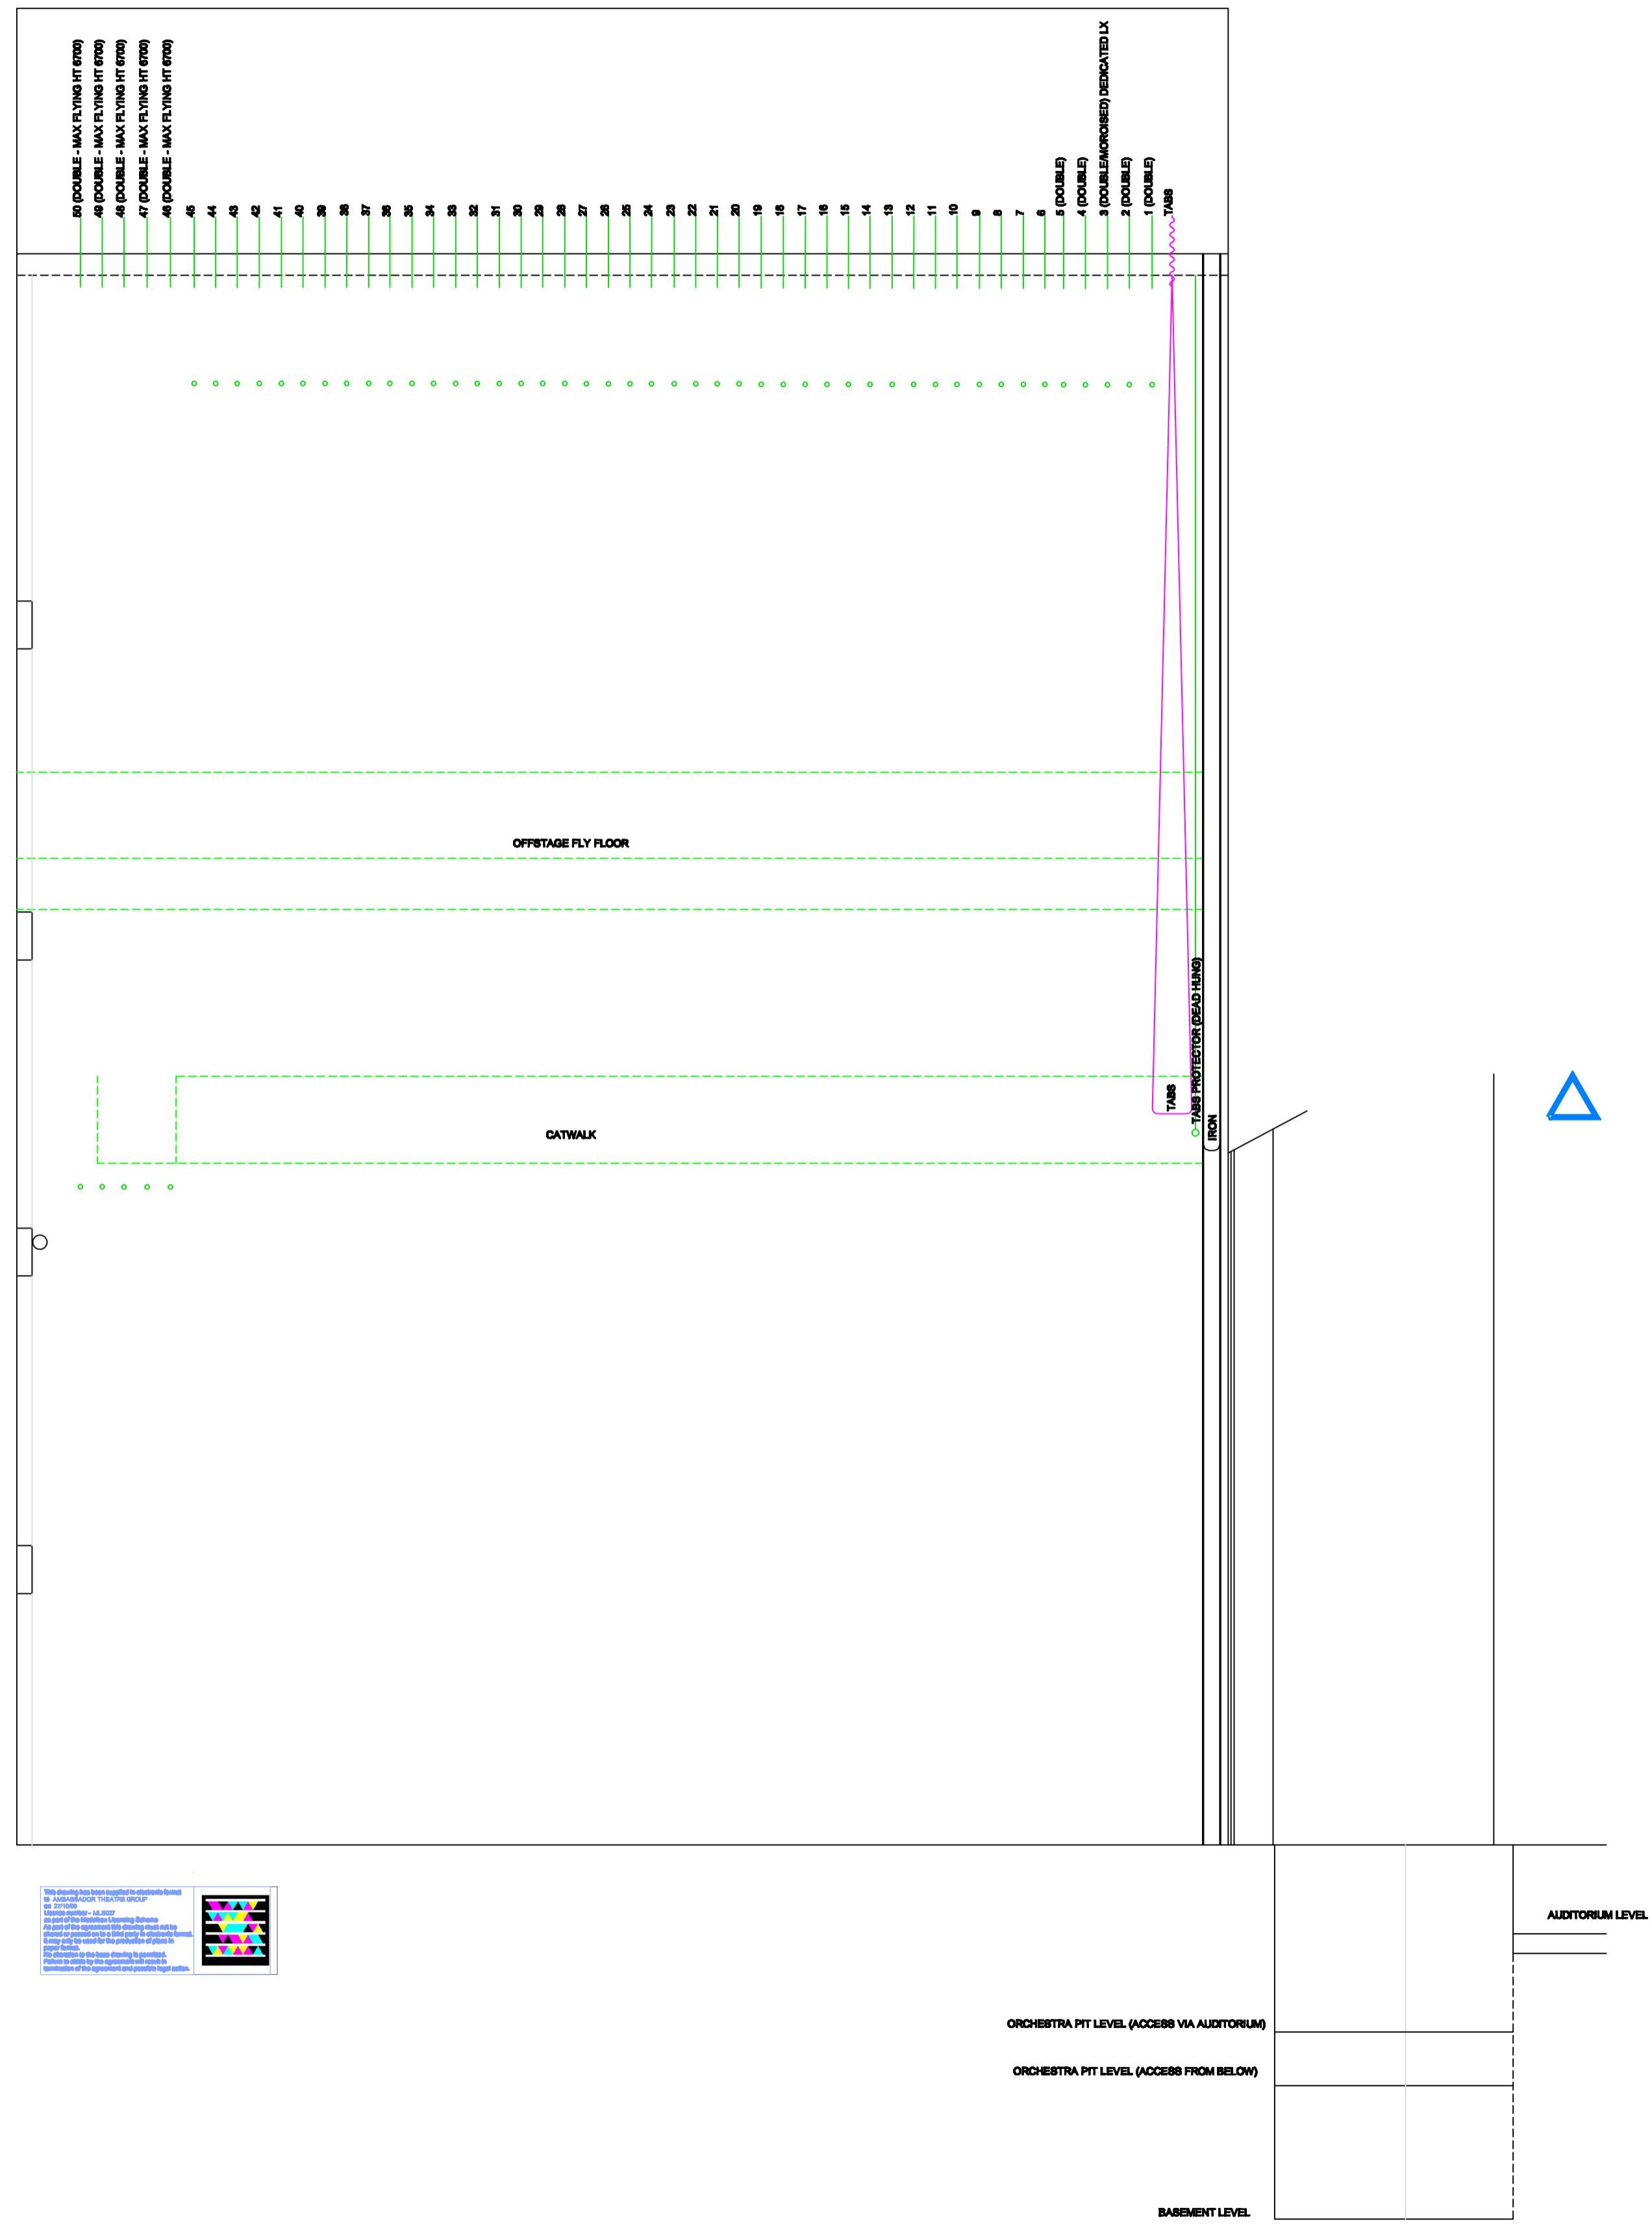

THIS COMPUTER DRAWING IS BASED ON DRAWINGS NOT PREPARED BY MODELBOX. MODELBOX DOES NOT ACCEPT ANY LIABILITY FOR DIRECT OR CONSEQUENTIAL LOSS OR DAMAGE ARISING FROM ERRORS OR INACCURACIES IN THIS COMPUTER DRAWING HOWSOEVER CAUSED AND WHETHER THE RESULT OF NEGLIGENCE OF MODELBOX, ITS SERVANTS OR OR AGENTS. USERS INTENDING TO RELY ON THIS COMPUTER DRAWING SHOULD INDEPENDENTLY CHECK THE ACCURACY THEREOF.

CLIENT	
PRODUCTION	
DIRECTED BY	
DESIGNED BY	
LIGHTING BY	
VENUES	CHURCHILL THEATRE, BROMLEY
DETAIL	
SCALE	1:50 ON A1
DRAWING No.	
DRAWN BY	
DATE	

© MODELBOX 2009