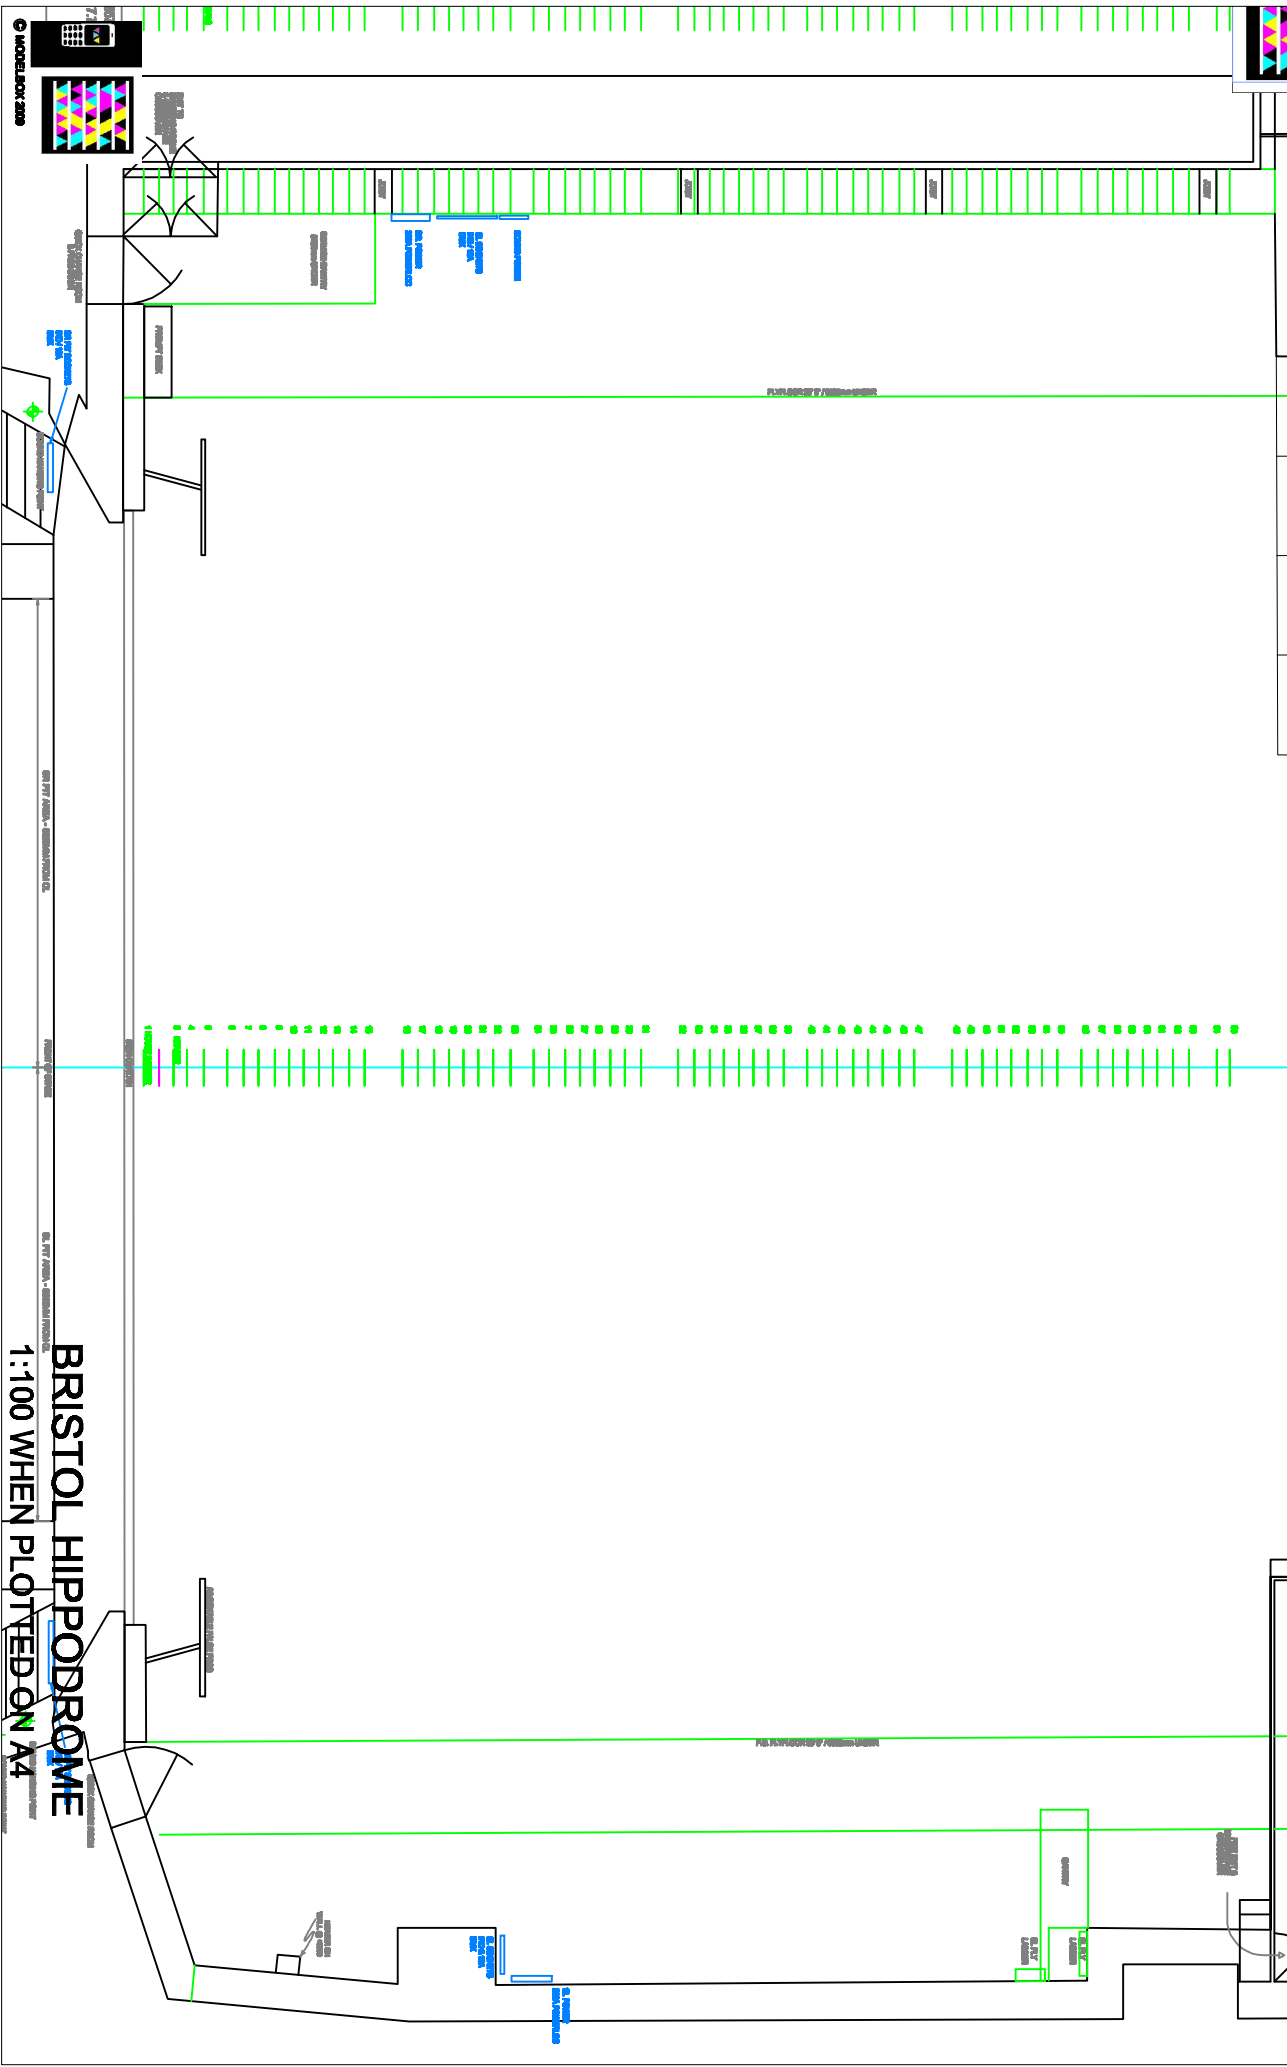

THIS COMPUTER DRAWING IS SHOWN ON-BEHALF AND NOT PREPARED BY MODEL BOX. MODEL BOX DOES NOT ACCEPT ANY LIABILITY FOR DIRECT OR CONSEQUENTIAL LOSS OR DAMAGE ARISING FROM ERRORS OR OMISSIONS IN THIS COMPUTER DRAWING HOWEVER CAUSED AND WHETHER THE RESULT OF NEGLIGENCE OF MODEL BOX, THE SERVANTS OR AGENTS, USED OR INTENDING TO RELY ON THIS COMPUTER DRAWING SHOULD INDEPENDENTLY CHECK THE ACCURACY THEREOF.

PLANNED TO BE USED FOR THE PURPOSES OF THE PROJECT

PLANNED TO BE USED FOR THE PURPOSES OF THE PROJECT

PLANNED TO BE USED FOR THE PURPOSES OF THE PROJECT

PLANNED TO BE USED FOR THE PURPOSES OF THE PROJECT

drawing supplied by
modelbox
plans
www.modelbox.co.uk

BRISTOL HIPPODROME
1:100 WHEN PLOTTED ON A4

MODELBOX 2009