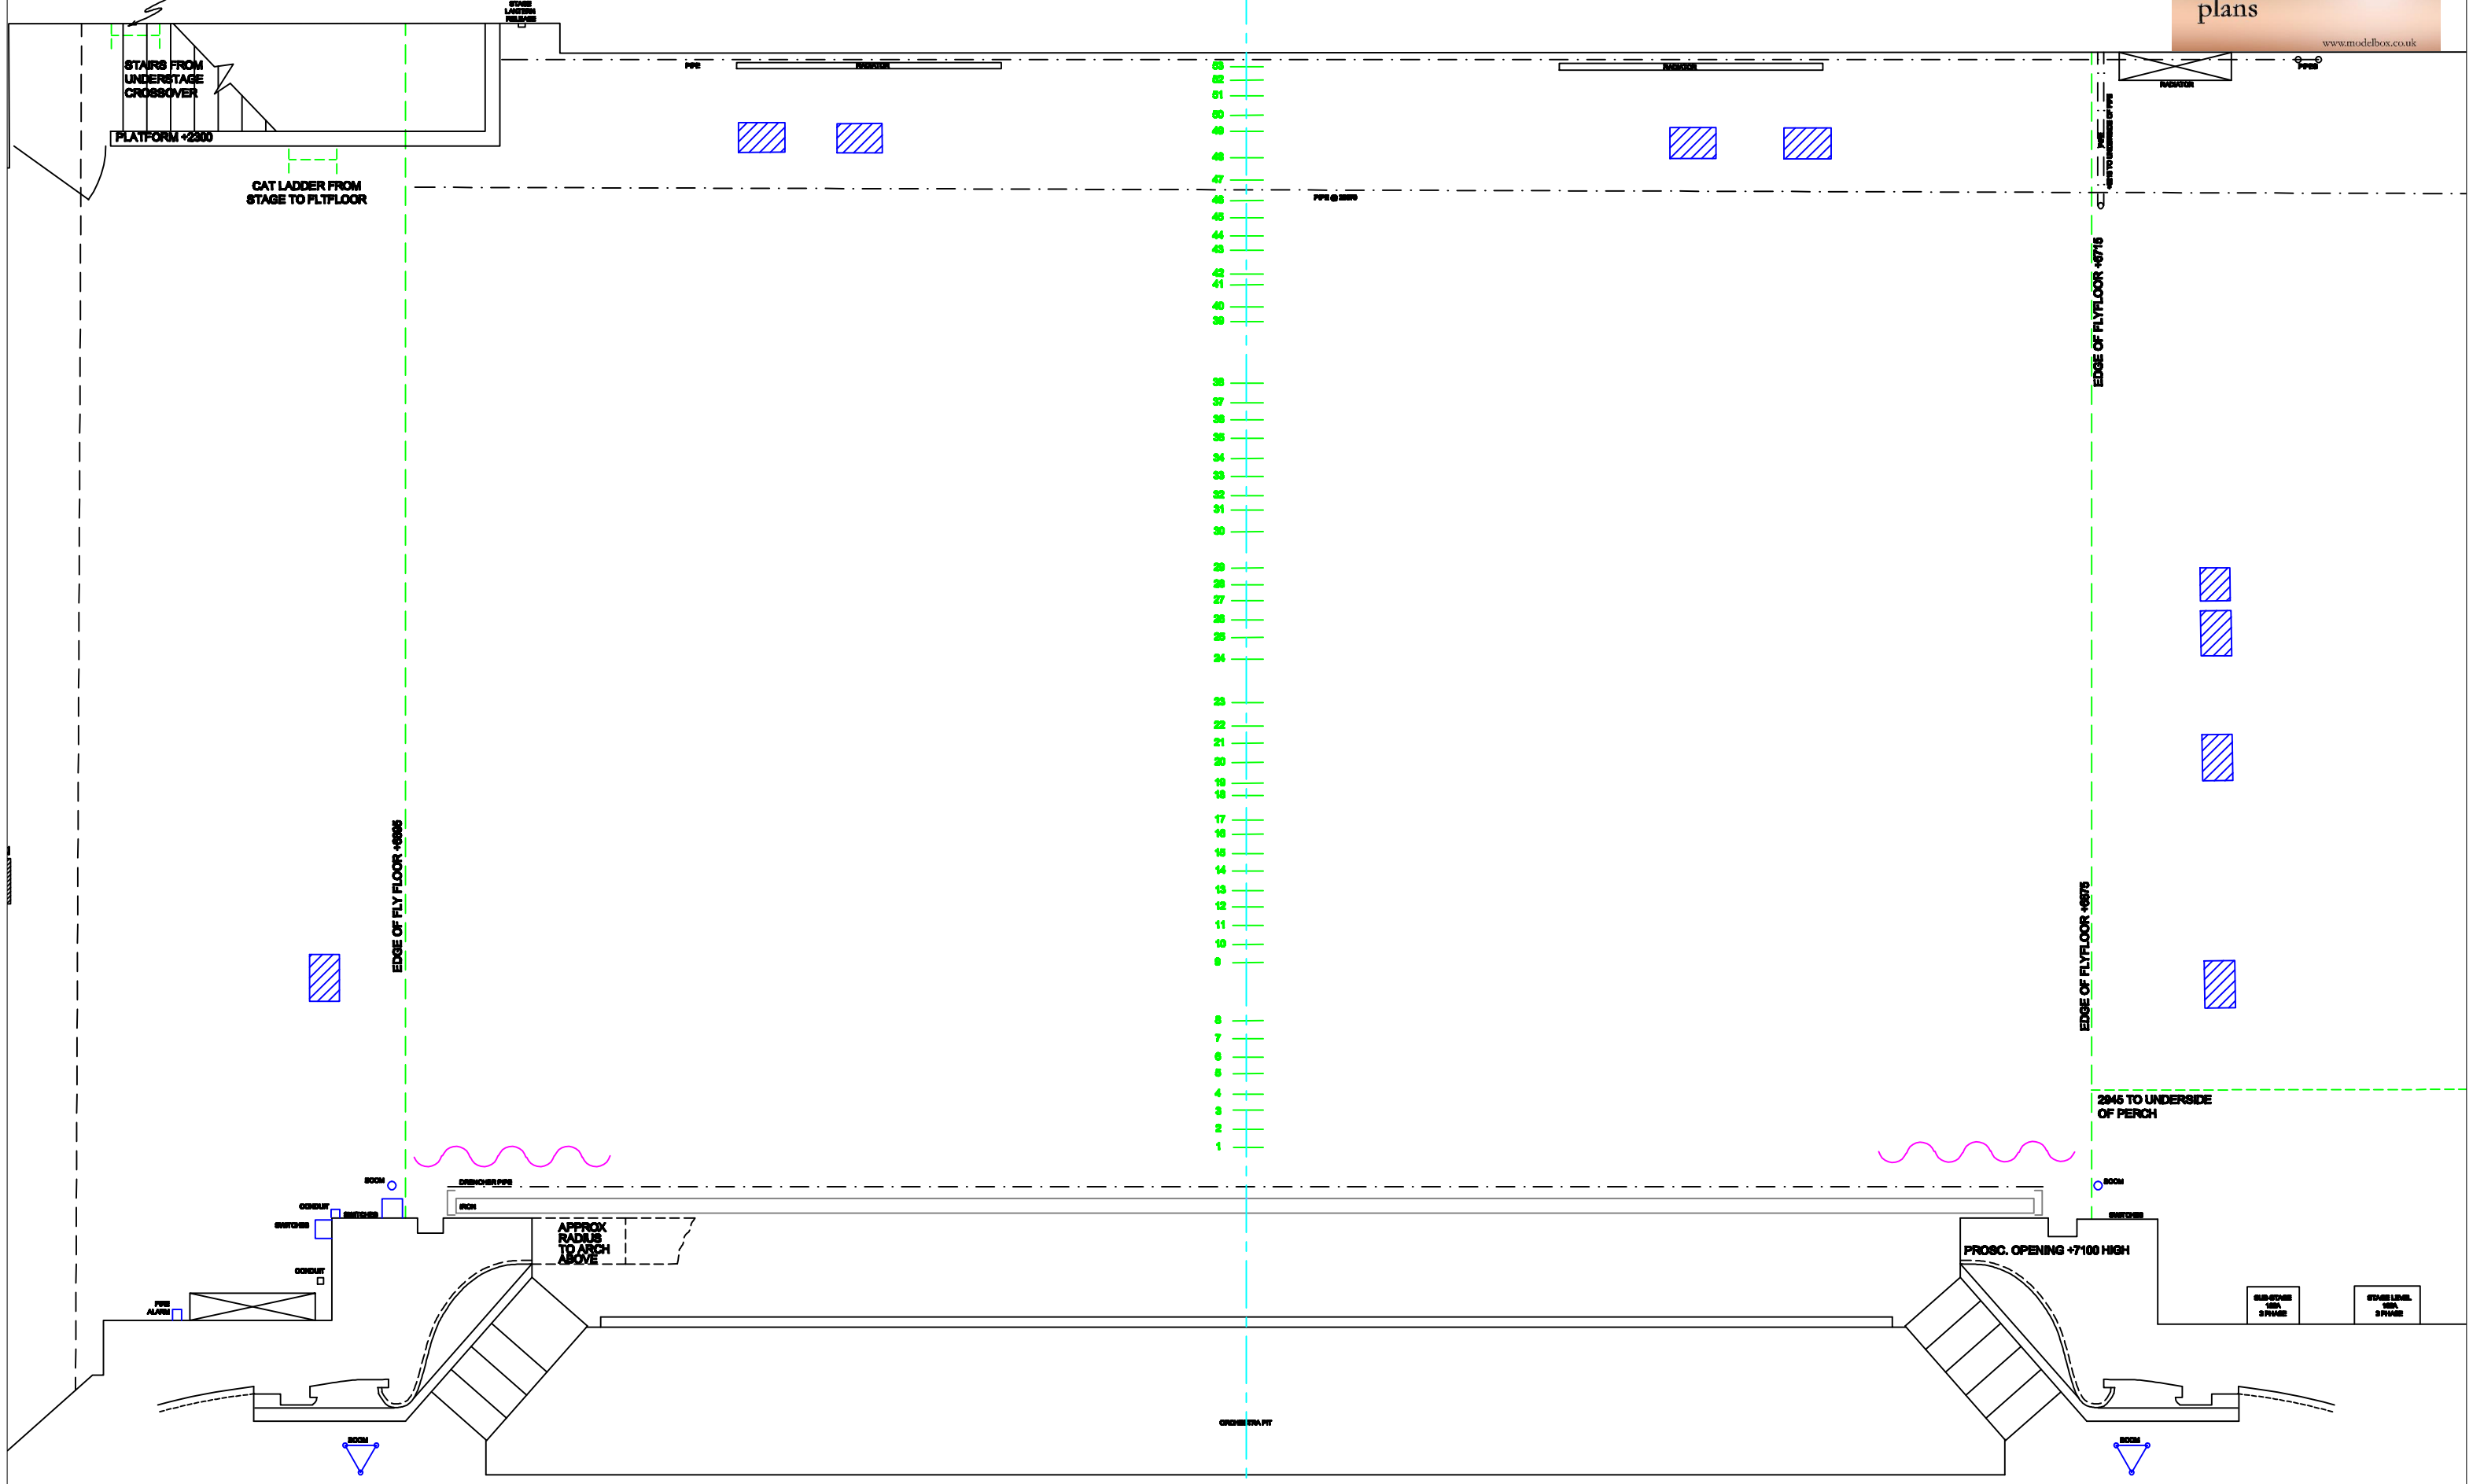

THIS COMPUTER DRAWING IS BASED ON DRAWINGS NOT PREPARED BY MODELBOX. MODELBOX DOES NOT ACCEPT ANY LIABILITY FOR DIRECT OR CONSEQUENTIAL LOSS OR DAMAGE ARISING FROM ERRORS OR INACCURACIES IN THIS COMPUTER DRAWING HOWSOEVER CAUSED AND WHETHER THE RESULT OF NEGLIGENCE OF MODELBOX, ITS SERVANTS OR OR AGENTS. USERS INTENDING TO RELY ON THIS COMPUTER DRAWING SHOULD INDEPENDENTLY CHECK THE ACCURACY THEREOF.

**PART ELEVATION**  
PROSCENIUM ARCH (INSIDE CURVE)

**BIRMINGHAM ALEXANDRA THEATRE**  
1:50 WHEN PLOTTED ON A3

This drawing to AMBAS on 12/11/10