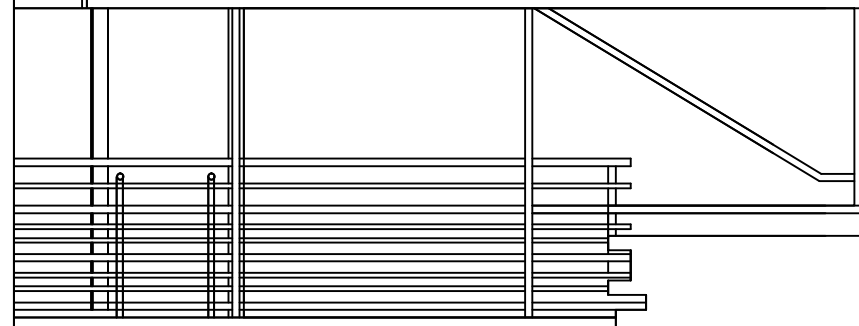

FLY FLOOR - CLEAR HEIGHT UNDER - 8000mm

ORCHESTRA PIT LIFTS

ORCHESTRA PIT LIFTS

AYLESBURY WATERSIDE
1:50 ON A3