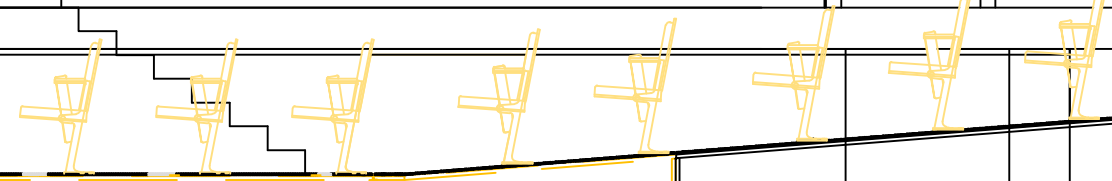

FLY FLOOR - CLEAR HEIGHT UNDER - 8000mm

ORCHESTRA PIT LIFTS

ORCHESTRA PIT LIFTS

AYLESBURY WATERSIDE
1:50 ON A3